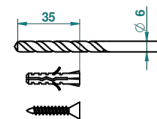

ITHAQUE GOLD DECOR

A7A-508

Single robe hook

THG®
PARIS

38339

15/06/2010

CHARACTERISTIC

- Ithaque Gold decor
- Single robe hook

AVAILABLE FINITIONS

Antique nickel - H28
Black ceram - D30
Blush PVD - H62
Brass color PVD - H49
Brown bronze color PVD - F33
Gold color PVD - H52

Graphite PVD - H64
Lacquered light bronze - D01
Matt Umber PVD - H67
Matt blush PVD - H60
Matt brass color PVD - H50
Matt brown bronze color PVD - F34

Matt chrome - C02
Matt gold - F07
Matt gold color PVD - H53
Matt graphite PVD - H65
Matt nickel (color finish) - C01
Matt nickel color PVD - H56

Nickel color PVD - H55
Polished chrome (color finish) - A02
Polished chrome / Polished gold
(color finish) - G02
Polished gold (color finish) - F01
Polished nickel - B01
Soft gold - F30

Soft matt gold - F31
Umber PVD - H66
Varnished matt antique red copper
(color finish) - H07