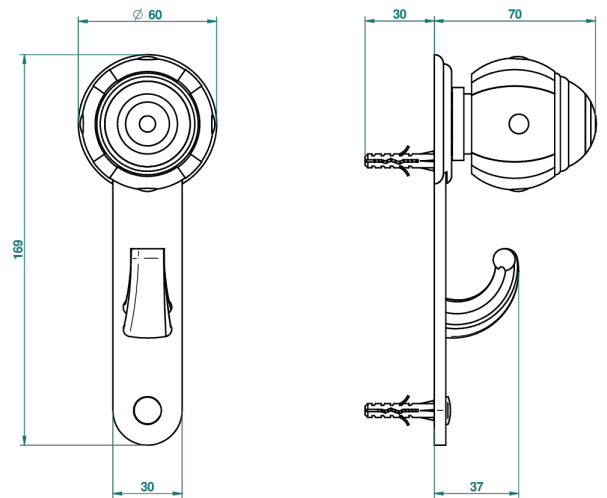

ITHAQUE GOLD DECOR

A7A-508

Single robe hook

THG®
PARIS

38339

15/06/2010

CHARACTERISTIC

- Ithaque Gold decor
- Single robe hook

AVAILABLE FINITIONS

Antique nickel - H28
Black ceram - D30
Blush PVD - H62
Brass color PVD - H49
Brown bronze color PVD - F33
Gold color PVD - H52

Graphite PVD - H64
Lacquered light bronze - D01
Matt Umber PVD - H67
Matt blush PVD - H60
Matt brass color PVD - H50
Matt brown bronze color PVD - F34

Matt chrome - C02
Matt gold - F07
Matt gold color PVD - H53
Matt graphite PVD - H65
Matt nickel (color finish) - C01
Matt nickel color PVD - H56

Nickel color PVD - H55
Polished chrome (color finish) - A02
Polished chrome / Polished gold
(color finish) - G02
Polished gold (color finish) - F01
Polished nickel - B01
Soft gold - F30

Soft matt gold - F31
Umber PVD - H66
Varnished matt antique red copper
(color finish) - H07