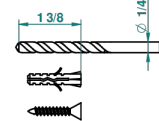

ITHAQUE GOLD DECOR

A7A-508

Single robe hook

38339

15/06/2010

CHARACTERISTIC

- Ithaque Gold decor
- Single robe hook

AVAILABLE FINITIONS

Antique nickel - H28
Black ceram - D30
Blush PVD - H62
Brass color PVD - H49
Brown bronze color PVD - F33
Gold color PVD - H52

Graphite PVD - H64
Lacquered light bronze - D01
Matt Umber PVD - H67
Matt blush PVD - H60
Matt brass color PVD - H50
Matt brown bronze color PVD - F34

Matt chrome - C02
Matt gold - F07
Matt gold color PVD - H53
Matt graphite PVD - H65
Matt nickel (color finish) - C01
Matt nickel color PVD - H56

Nickel color PVD - H55
Polished chrome (color finish) - A02
Polished chrome / Polished gold (color finish) - G02
Polished gold (color finish) - F01
Polished nickel - B01
Soft gold - F30

Soft matt gold - F31
Umber PVD - H66
Varnished matt antique red copper (color finish) - H07