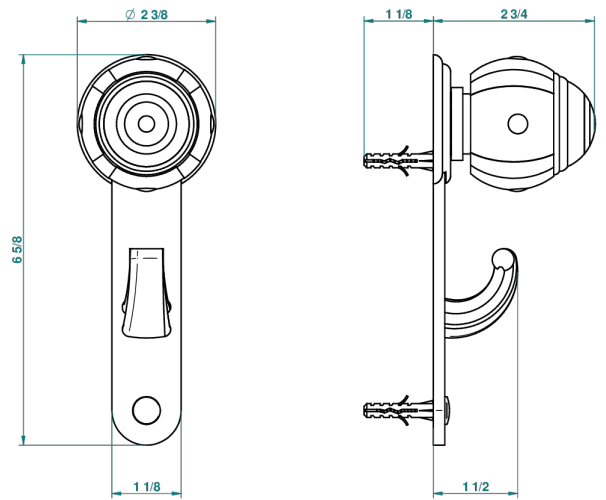

ITHAQUE GOLD DECOR

A7A-508

Single robe hook

38339

15/06/2010

CHARACTERISTIC

- Ithaque Gold decor
- Single robe hook

AVAILABLE FINITIONS

Antique nickel - H28
Black ceram - D30
Blush PVD - H62
Brass color PVD - H49
Brown bronze color PVD - F33
Gold color PVD - H52

Graphite PVD - H64
Lacquered light bronze - D01
Matt Umber PVD - H67
Matt blush PVD - H60
Matt brass color PVD - H50
Matt brown bronze color PVD - F34

Matt chrome - C02
Matt gold - F07
Matt gold color PVD - H53
Matt graphite PVD - H65
Matt nickel (color finish) - C01
Matt nickel color PVD - H56

Nickel color PVD - H55
Polished chrome (color finish) - A02
Polished chrome / Polished gold (color finish) - G02
Polished gold (color finish) - F01
Polished nickel - B01
Soft gold - F30

Soft matt gold - F31
Umber PVD - H66
Varnished matt antique red copper (color finish) - H07