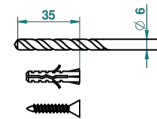

ITHAQUE GOLD DECOR

A7A-508

Single robe hook

THG®
PARIS

38339

15/06/2010

CHARACTERISTIC

- Ithaque Gold decor
- Single robe hook

AVAILABLE FINITIONS

Antique nickel - H28
Black ceram - D30
Blush PVD - H62
Brass color PVD - H49
Brown bronze color PVD - F33
Gold color PVD - H52

Graphite PVD - H64
Lacquered light bronze - D01
Matt Umber PVD - H67
Matt blush PVD - H60
Matt brass color PVD - H50
Matt brown bronze color PVD - F34

Matt chrome - C02
Matt gold - F07
Matt gold color PVD - H53
Matt graphite PVD - H65
Matt nickel (color finish) - C01
Matt nickel color PVD - H56

Nickel color PVD - H55
Polished chrome (color finish) - A02
Polished chrome / Polished gold
(color finish) - G02
Polished gold (color finish) - F01
Polished nickel - B01
Soft gold - F30

Soft matt gold - F31
Umber PVD - H66
Varnished matt antique red copper
(color finish) - H07