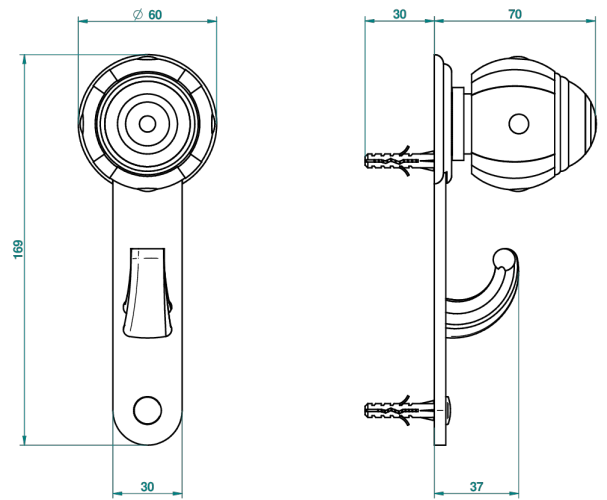

ITHAQUE GOLD DECOR

A7A-508

Single robe hook

THG®
PARIS

38339

15/06/2010

CHARACTERISTIC

- Ithaque Gold decor
- Single robe hook

AVAILABLE FINITIONS

Antique nickel - H28
Black ceram - D30
Blush PVD - H62
Brass color PVD - H49
Brown bronze color PVD - F33
Gold color PVD - H52

Graphite PVD - H64
Lacquered light bronze - D01
Matt Umber PVD - H67
Matt blush PVD - H60
Matt brass color PVD - H50
Matt brown bronze color PVD - F34

Matt chrome - C02
Matt gold - F07
Matt gold color PVD - H53
Matt graphite PVD - H65
Matt nickel (color finish) - C01
Matt nickel color PVD - H56

Nickel color PVD - H55
Polished chrome (color finish) - A02
Polished chrome / Polished gold
(color finish) - G02
Polished gold (color finish) - F01
Polished nickel - B01
Soft gold - F30

Soft matt gold - F31
Umber PVD - H66
Varnished matt antique red copper
(color finish) - H07