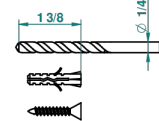

38339

15/06/2010

CHARACTERISTIC

- Ithaque Gold decor
- Single robe hook

AVAILABLE FINITIONS

Antique nickel - H28
Black ceram - D30
Blush PVD - H62
Brass color PVD - H49
Brown bronze color PVD - F33
Gold color PVD - H52

Graphite PVD - H64
Lacquered light bronze - D01
Matt Umber PVD - H67
Matt blush PVD - H60
Matt brass color PVD - H50
Matt brown bronze color PVD - F34

Matt chrome - C02
Matt gold - F07
Matt gold color PVD - H53
Matt graphite PVD - H65
Matt nickel (color finish) - C01
Matt nickel color PVD - H56

Nickel color PVD - H55
Polished chrome (color finish) - A02
Polished chrome / Polished gold (color finish) - G02
Polished gold (color finish) - F01
Polished nickel - B01
Soft gold - F30

Soft matt gold - F31
Umber PVD - H66
Varnished matt antique red copper (color finish) - H07