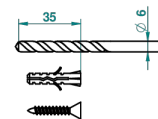

ITHAQUE GOLD DECOR

A7A-508

Single robe hook

THG®
PARIS

38339

15/06/2010

CHARACTERISTIC

- Ithaque Gold decor
- Single robe hook

AVAILABLE FINITIONS

Antique nickel - H28
Black ceram - D30
Blush PVD - H62
Brass color PVD - H49
Brown bronze color PVD - F33
Gold color PVD - H52

Graphite PVD - H64
Lacquered light bronze - D01
Matt Umber PVD - H67
Matt blush PVD - H60
Matt brass color PVD - H50
Matt brown bronze color PVD - F34

Matt chrome - C02
Matt gold - F07
Matt gold color PVD - H53
Matt graphite PVD - H65
Matt nickel (color finish) - C01
Matt nickel color PVD - H56

Nickel color PVD - H55
Polished chrome (color finish) - A02
Polished chrome / Polished gold
(color finish) - G02
Polished gold (color finish) - F01
Polished nickel - B01
Soft gold - F30

Soft matt gold - F31
Umber PVD - H66
Varnished matt antique red copper
(color finish) - H07