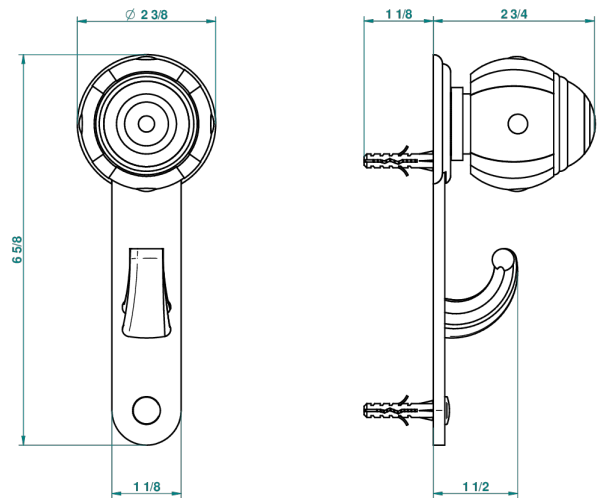

ITHAQUE GOLD DECOR

A7A-508

Single robe hook

38339

15/06/2010

CHARACTERISTIC

- Ithaque Gold decor
- Single robe hook

AVAILABLE FINITIONS

Antique nickel - H28
Black ceram - D30
Blush PVD - H62
Brass color PVD - H49
Brown bronze color PVD - F33
Gold color PVD - H52

Graphite PVD - H64
Lacquered light bronze - D01
Matt Umber PVD - H67
Matt blush PVD - H60
Matt brass color PVD - H50
Matt brown bronze color PVD - F34

Matt chrome - C02
Matt gold - F07
Matt gold color PVD - H53
Matt graphite PVD - H65
Matt nickel (color finish) - C01
Matt nickel color PVD - H56

Nickel color PVD - H55
Polished chrome (color finish) - A02
Polished chrome / Polished gold (color finish) - G02
Polished gold (color finish) - F01
Polished nickel - B01
Soft gold - F30

Soft matt gold - F31
Umber PVD - H66
Varnished matt antique red copper (color finish) - H07