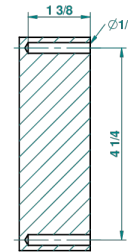

ITHAQUE GOLD DECOR

A7A-508

Single robe hook

38339

15/06/2010

CHARACTERISTIC

- Ithaque Gold decor
- Single robe hook

AVAILABLE FINITIONS

Antique nickel - H28
Black ceram - D30
Blush PVD - H62
Brass color PVD - H49
Brown bronze color PVD - F33
Gold color PVD - H52

Graphite PVD - H64
Lacquered light bronze - D01
Matt Umber PVD - H67
Matt blush PVD - H60
Matt brass color PVD - H50
Matt brown bronze color PVD - F34

Matt chrome - C02
Matt gold - F07
Matt gold color PVD - H53
Matt graphite PVD - H65
Matt nickel (color finish) - C01
Matt nickel color PVD - H56

Nickel color PVD - H55
Polished chrome (color finish) - A02
Polished chrome / Polished gold (color finish) - G02
Polished gold (color finish) - F01
Polished nickel - B01
Soft gold - F30

Soft matt gold - F31
Umber PVD - H66
Varnished matt antique red copper (color finish) - H07