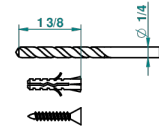

ITHAQUE GOLD DECOR

A7A-508

Single robe hook

38339

15/06/2010

CHARACTERISTIC

- Ithaque Gold decor
- Single robe hook

AVAILABLE FINITIONS

Antique nickel - H28
Black ceram - D30
Blush PVD - H62
Brass color PVD - H49
Brown bronze color PVD - F33
Gold color PVD - H52

Graphite PVD - H64
Lacquered light bronze - D01
Matt Umber PVD - H67
Matt blush PVD - H60
Matt brass color PVD - H50
Matt brown bronze color PVD - F34

Matt chrome - C02
Matt gold - F07
Matt gold color PVD - H53
Matt graphite PVD - H65
Matt nickel (color finish) - C01
Matt nickel color PVD - H56

Nickel color PVD - H55
Polished chrome (color finish) - A02
Polished chrome / Polished gold (color finish) - G02
Polished gold (color finish) - F01
Polished nickel - B01
Soft gold - F30

Soft matt gold - F31
Umber PVD - H66
Varnished matt antique red copper (color finish) - H07