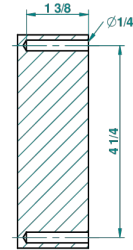

TROCADERO LAPIS LAZULI

U7B-517

Single robe hook

38300

31/05/2010

CHARACTERISTIC

- Trocadéro Lapis Lazuli
- Single robe hook

AVAILABLE FINITIONS

Antique nickel - H28
Black ceram - D30
Blush PVD - H62
Brass color PVD - H49
Brown bronze color PVD - F33
Gold color PVD - H52

Graphite PVD - H64
Matt Umber PVD - H67
Matt blush PVD - H60
Matt brass color PVD - H50
Matt brown bronze color PVD - F34
Matt chrome - C02

Matt gold - F07
Matt gold color PVD - H53
Matt graphite PVD - H65
Matt nickel (color finish) - C01
Matt nickel color PVD - H56
Nickel color PVD - H55

Polished chrome (color finish) - A02
Polished chrome / Polished gold (color finish) - G02
Polished gold (color finish) - F01
Polished nickel - B01
Soft gold - F30
Soft matt gold - F31
Umber PVD - H66