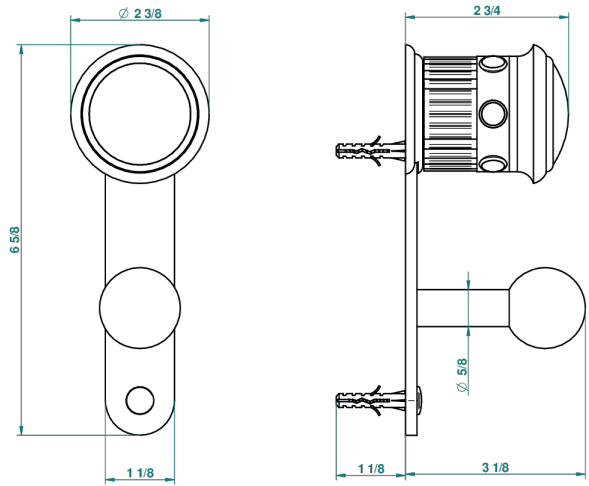

TROCADERO LAPIS LAZULI

U7B-517

Single robe hook

38300

31/05/2010

CHARACTERISTIC

- Trocadéro Lapis Lazuli
- Single robe hook

AVAILABLE FINITIONS

Antique nickel - H28
Black ceram - D30
Blush PVD - H62
Brass color PVD - H49
Brown bronze color PVD - F33
Gold color PVD - H52

Graphite PVD - H64
Matt Umber PVD - H67
Matt blush PVD - H60
Matt brass color PVD - H50
Matt brown bronze color PVD - F34
Matt chrome - C02

Matt gold - F07
Matt gold color PVD - H53
Matt graphite PVD - H65
Matt nickel (color finish) - C01
Matt nickel color PVD - H56
Nickel color PVD - H55

Polished chrome (color finish) - A02
Polished chrome / Polished gold (color finish) - G02
Polished gold (color finish) - F01
Polished nickel - B01
Soft gold - F30
Soft matt gold - F31
Umber PVD - H66