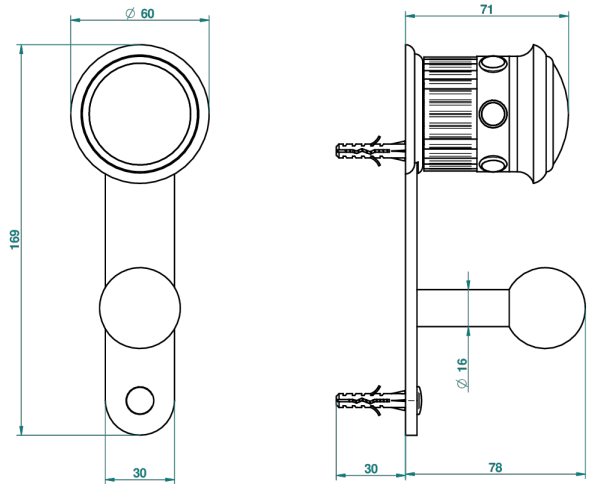

TROCADERO LAPIS LAZULI

U7B-517

Single robe hook

THG®
PARIS

38300

31/05/2010

CHARACTERISTIC

- Trocadéro Lapis Lazuli
- Single robe hook

AVAILABLE FINITIONS

Antique nickel - H28
Black ceram - D30
Blush PVD - H62
Brass color PVD - H49
Brown bronze color PVD - F33
Gold color PVD - H52

Graphite PVD - H64
Matt Umber PVD - H67
Matt blush PVD - H60
Matt brass color PVD - H50
Matt brown bronze color PVD - F34
Matt chrome - C02

Matt gold - F07
Matt gold color PVD - H53
Matt graphite PVD - H65
Matt nickel (color finish) - C01
Matt nickel color PVD - H56
Nickel color PVD - H55

Polished chrome (color finish) - A02
Polished chrome / Polished gold (color finish) - G02
Polished gold (color finish) - F01
Polished nickel - B01
Soft gold - F30
Soft matt gold - F31
Umber PVD - H66