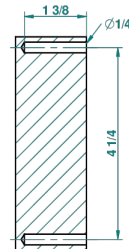

TROCADERO MALACHITE

U7A-517

Robe hook

THG®
PARIS

38299

31/05/2010

CHARACTERISTIC

- Trocadéro Malachite
- Robe hook

AVAILABLE FINITIONS

Black ceram - D30
Blush PVD - H62
Brass color PVD - H49
Brown bronze color PVD - F33
Chrome polished - A02
Chrome polished / gold polished - G02

Gold color PVD - H52
Gold mat - F07
Gold polished - F01
Graphite PVD - H64
Matt Umber PVD - H67
Matt blush PVD - H60

Matt brass color PVD - H50
Matt brown bronze color PVD - F34
Matt chrome (American satin) - C02
Matt gold color PVD - H53
Matt graphite PVD - H65
Matt nickel (American satin) - C01

Matt nickel color PVD - H56
Nickel antique / Sovereign - H28
Nickel color PVD - H55
Nickel polished - B01
Soft gold - F30
Soft matt gold - F31

Umber PVD - H66