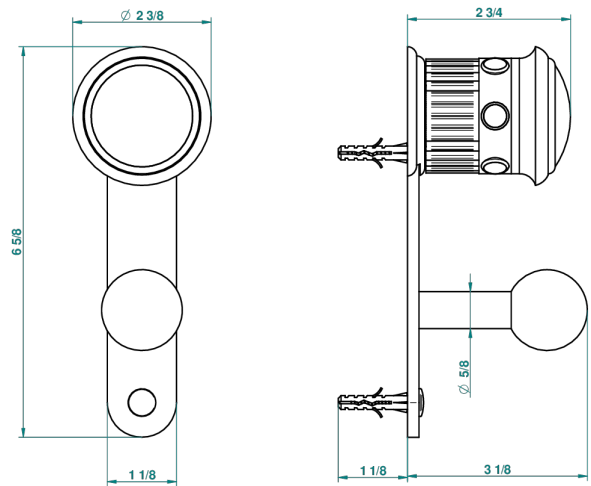

TROCADERO MALACHITE

U7A-517

Robe hook

THG®
PARIS

38299

31/05/2010

CHARACTERISTIC

- Trocadéro Malachite
- Robe hook

AVAILABLE FINITIONS

Black ceram - D30
Blush PVD - H62
Brass color PVD - H49
Brown bronze color PVD - F33
Chrome polished - A02
Chrome polished / gold polished - G02

Gold color PVD - H52
Gold mat - F07
Gold polished - F01
Graphite PVD - H64
Matt Umber PVD - H67
Matt blush PVD - H60

Matt brass color PVD - H50
Matt brown bronze color PVD - F34
Matt chrome (American satin) - C02
Matt gold color PVD - H53
Matt graphite PVD - H65
Matt nickel (American satin) - C01

Matt nickel color PVD - H56
Nickel antique / Sovereign - H28
Nickel color PVD - H55
Nickel polished - B01
Soft gold - F30
Soft matt gold - F31

Umber PVD - H66