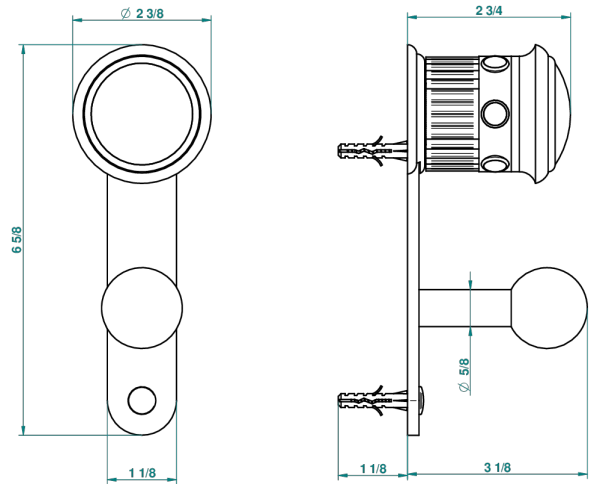

TROCADERO MALACHITE

U7A-517

Single robe hook

THG®
PARIS

38299

31/05/2010

CHARACTERISTIC

- Trocadéro Malachite
- Single robe hook

AVAILABLE FINITIONS

Antique nickel - H28
Black ceram - D30
Blush PVD - H62
Brass color PVD - H49
Brown bronze color PVD - F33
Gold color PVD - H52

Graphite PVD - H64
Matt Umber PVD - H67
Matt blush PVD - H60
Matt brass color PVD - H50
Matt brown bronze color PVD - F34
Matt chrome - C02

Matt gold - F07
Matt gold color PVD - H53
Matt graphite PVD - H65
Matt nickel (color finish) - C01
Matt nickel color PVD - H56
Nickel color PVD - H55

Polished chrome (color finish) - A02
Polished chrome / Polished gold (color finish) - G02
Polished gold (color finish) - F01
Polished nickel - B01
Soft gold - F30
Soft matt gold - F31
Umber PVD - H66