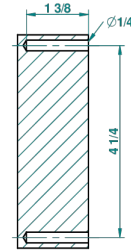

TROCADERO MALACHITE

U7A-517

Single robe hook

THG®
PARIS

38299

31/05/2010

CHARACTERISTIC

- Trocadéro Malachite
- Single robe hook

AVAILABLE FINITIONS

Antique nickel - H28
Black ceram - D30
Blush PVD - H62
Brass color PVD - H49
Brown bronze color PVD - F33
Gold color PVD - H52

Graphite PVD - H64
Matt Umber PVD - H67
Matt blush PVD - H60
Matt brass color PVD - H50
Matt brown bronze color PVD - F34
Matt chrome - C02

Matt gold - F07
Matt gold color PVD - H53
Matt graphite PVD - H65
Matt nickel (color finish) - C01
Matt nickel color PVD - H56
Nickel color PVD - H55

Polished chrome (color finish) - A02
Polished chrome / Polished gold (color finish) - G02
Polished gold (color finish) - F01
Polished nickel - B01
Soft gold - F30
Soft matt gold - F31
Umber PVD - H66