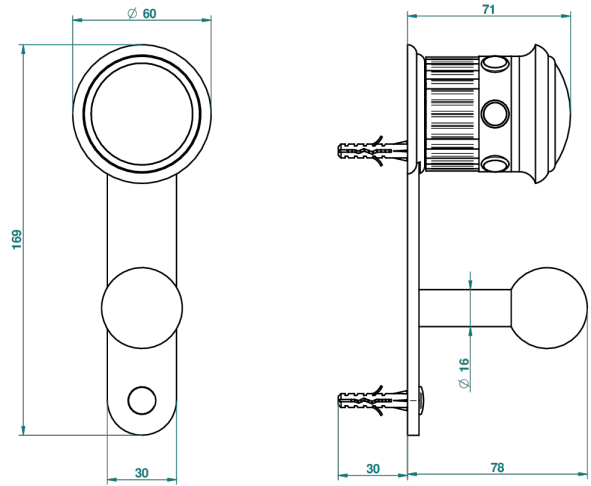

TROCADERO MALACHITE

U7A-517

Single robe hook

THG®
PARIS

38299

31/05/2010

CHARACTERISTIC

- Trocadéro Malachite
- Single robe hook

AVAILABLE FINITIONS

Antique nickel - H28
Black ceram - D30
Blush PVD - H62
Brass color PVD - H49
Brown bronze color PVD - F33
Gold color PVD - H52

Graphite PVD - H64
Matt Umber PVD - H67
Matt blush PVD - H60
Matt brass color PVD - H50
Matt brown bronze color PVD - F34
Matt chrome - C02

Matt gold - F07
Matt gold color PVD - H53
Matt graphite PVD - H65
Matt nickel (color finish) - C01
Matt nickel color PVD - H56
Nickel color PVD - H55

Polished chrome (color finish) - A02
Polished chrome / Polished gold (color finish) - G02
Polished gold (color finish) - F01
Polished nickel - B01
Soft gold - F30
Soft matt gold - F31
Umber PVD - H66