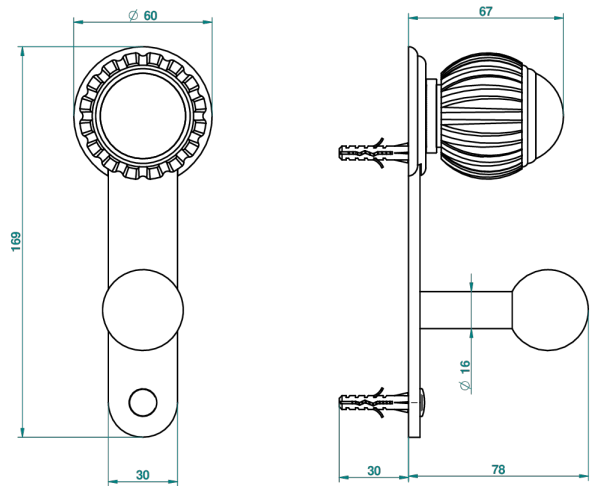

VOGUE TIGER EYE

A8R-517

Robe hook

THG®
PARIS

38288

31/05/2010

CHARACTERISTIC

- Vogue Tiger Eye
- Robe hook

AVAILABLE FINITIONS

Black ceram - D30
Blush PVD - H62
Brass color PVD - H49
Brown bronze color PVD - F33
Chrome polished - A02
Chrome polished / gold polished - G02

Copper antique matt, coated - H07
Gold color PVD - H52
Gold mat - F07
Gold polished - F01
Graphite PVD - H64
Light coated bronze - D01

Matt Umber PVD - H67
Matt blush PVD - H60
Matt brass color PVD - H50
Matt brown bronze color PVD - F34
Matt chrome (American satin) - C02
Matt gold color PVD - H53

Matt graphite PVD - H65
Matt nickel (American satin) - C01
Matt nickel color PVD - H56
Nickel antique / Sovereign - H28
Nickel color PVD - H55
Nickel polished - B01

Soft gold - F30
Soft matt gold - F31
Umber PVD - H66