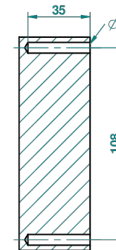

38287

31/05/2010

CHARACTERISTIC

- Vogue black onyx
- Robe hook

AVAILABLE FINITIONS

Black ceram - D30
Blush PVD - H62
Brass color PVD - H49
Brown bronze color PVD - F33
Chrome polished - A02
Chrome polished / gold polished - G02

Copper antique matt, coated - H07
Gold color PVD - H52
Gold mat - F07
Gold polished - F01
Graphite PVD - H64
Light coated bronze - D01

Matt Umber PVD - H67
Matt blush PVD - H60
Matt brass color PVD - H50
Matt brown bronze color PVD - F34
Matt chrome (American satin) - C02
Matt gold color PVD - H53

Matt graphite PVD - H65
Matt nickel (American satin) - C01
Matt nickel color PVD - H56
Nickel antique / Sovereign - H28
Nickel color PVD - H55
Nickel polished - B01

Soft gold - F30
Soft matt gold - F31
Umber PVD - H66