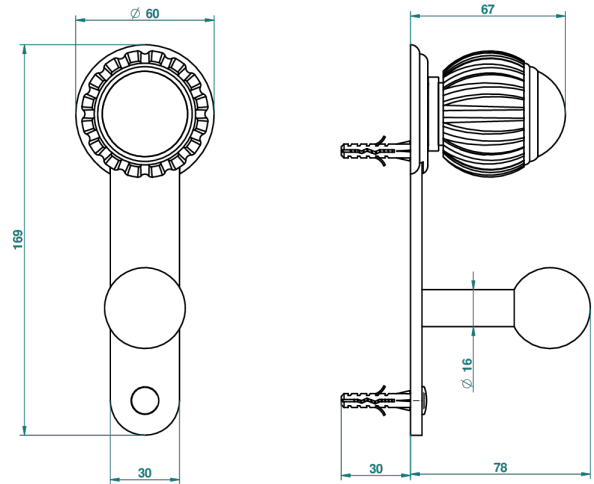

VOGUE MALACHITE

A8M-517

Single robe hook

THG®
PARIS

38282

31/05/2010

CHARACTERISTIC

- Vogue Malachite
- Single robe hook

AVAILABLE FINITIONS

Antique nickel - H28
Black ceram - D30
Blush PVD - H62
Brass color PVD - H49
Brown bronze color PVD - F33
Gold color PVD - H52

Graphite PVD - H64
Lacquered light bronze - D01
Matt Umber PVD - H67
Matt blush PVD - H60
Matt brass color PVD - H50
Matt brown bronze color PVD - F34

Matt chrome - C02
Matt gold - F07
Matt gold color PVD - H53
Matt graphite PVD - H65
Matt nickel (color finish) - C01
Matt nickel color PVD - H56

Nickel color PVD - H55
Polished chrome (color finish) - A02
Polished chrome / Polished gold
(color finish) - G02
Polished gold (color finish) - F01
Polished nickel - B01
Soft gold - F30

Soft matt gold - F31
Umber PVD - H66
Varnished matt antique red copper
(color finish) - H07