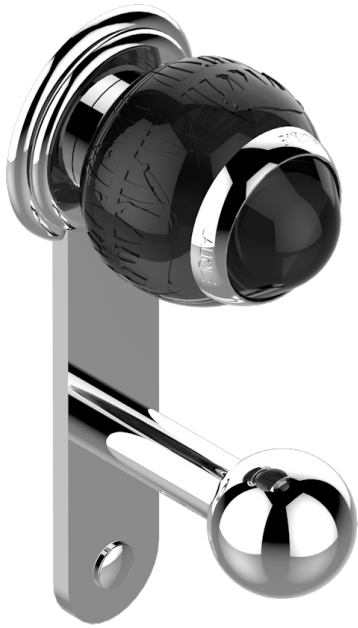

PANTHERE BLACK CRYSTAL

A2K-517

Single robe hook

THG®
PARIS

38276

31/05/2010

CHARACTERISTIC

- Panthère Black crystal
- Single robe hook

AVAILABLE FINITIONS

Antique nickel - H28
Black ceram - D30
Blush PVD - H62
Brass color PVD - H49
Brown bronze color PVD - F33
Gold color PVD - H52

Graphite PVD - H64
Lacquered light bronze - D01
Matt Umber PVD - H67
Matt blush PVD - H60
Matt brass color PVD - H50
Matt brown bronze color PVD - F34

Matt chrome - C02
Matt gold - F07
Matt gold color PVD - H53
Matt graphite PVD - H65
Matt nickel (color finish) - C01
Matt nickel color PVD - H56

Nickel color PVD - H55
Polished chrome (color finish) - A02
Polished chrome / Polished gold
(color finish) - G02
Polished gold (color finish) - F01
Polished nickel - B01
Soft gold - F30

Soft matt gold - F31
Umber PVD - H66
Varnished matt antique red copper
(color finish) - H07