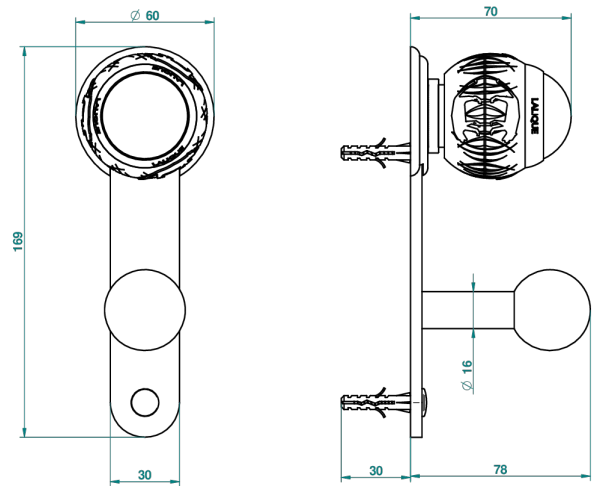

PANTHERE BLACK CRYSTAL

A2K-517

Single robe hook

THG®
PARIS

38276

31/05/2010

CHARACTERISTIC

- Panthère Black crystal
- Single robe hook

AVAILABLE FINITIONS

Antique nickel - H28
Black ceram - D30
Blush PVD - H62
Brass color PVD - H49
Brown bronze color PVD - F33
Gold color PVD - H52

Graphite PVD - H64
Lacquered light bronze - D01
Matt Umber PVD - H67
Matt blush PVD - H60
Matt brass color PVD - H50
Matt brown bronze color PVD - F34

Matt chrome - C02
Matt gold - F07
Matt gold color PVD - H53
Matt graphite PVD - H65
Matt nickel (color finish) - C01
Matt nickel color PVD - H56

Nickel color PVD - H55
Polished chrome (color finish) - A02
Polished chrome / Polished gold
(color finish) - G02
Polished gold (color finish) - F01
Polished nickel - B01
Soft gold - F30

Soft matt gold - F31
Umber PVD - H66
Varnished matt antique red copper
(color finish) - H07