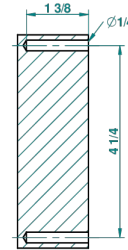

PANTHERE BLACK CRYSTAL

A2K-517

Single robe hook

38276

31/05/2010

CHARACTERISTIC

- Panthère Black crystal
- Single robe hook

AVAILABLE FINITIONS

Antique nickel - H28
Black ceram - D30
Blush PVD - H62
Brass color PVD - H49
Brown bronze color PVD - F33
Gold color PVD - H52

Graphite PVD - H64
Lacquered light bronze - D01
Matt Umber PVD - H67
Matt blush PVD - H60
Matt brass color PVD - H50
Matt brown bronze color PVD - F34

Matt chrome - C02
Matt gold - F07
Matt gold color PVD - H53
Matt graphite PVD - H65
Matt nickel (color finish) - C01
Matt nickel color PVD - H56

Nickel color PVD - H55
Polished chrome (color finish) - A02
Polished chrome / Polished gold (color finish) - G02
Polished gold (color finish) - F01
Polished nickel - B01
Soft gold - F30

Soft matt gold - F31
Umber PVD - H66
Varnished matt antique red copper (color finish) - H07