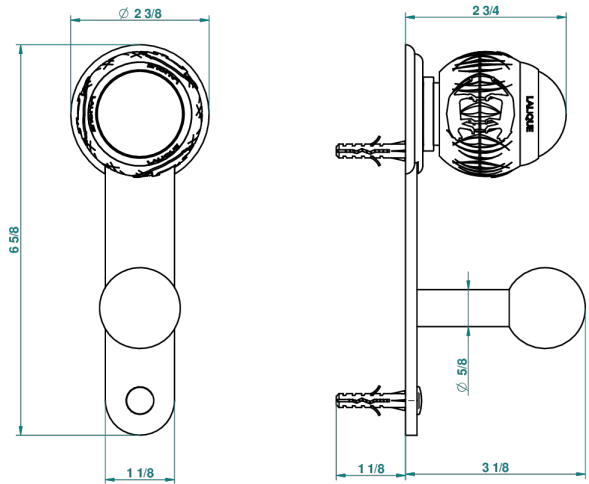

PANTHERE BLACK CRYSTAL

A2K-517

Single robe hook

38276

31/05/2010

CHARACTERISTIC

- Panthère Black crystal
- Single robe hook

AVAILABLE FINITIONS

Antique nickel - H28
Black ceram - D30
Blush PVD - H62
Brass color PVD - H49
Brown bronze color PVD - F33
Gold color PVD - H52

Graphite PVD - H64
Lacquered light bronze - D01
Matt Umber PVD - H67
Matt blush PVD - H60
Matt brass color PVD - H50
Matt brown bronze color PVD - F34

Matt chrome - C02
Matt gold - F07
Matt gold color PVD - H53
Matt graphite PVD - H65
Matt nickel (color finish) - C01
Matt nickel color PVD - H56

Nickel color PVD - H55
Polished chrome (color finish) - A02
Polished chrome / Polished gold (color finish) - G02
Polished gold (color finish) - F01
Polished nickel - B01
Soft gold - F30

Soft matt gold - F31
Umber PVD - H66
Varnished matt antique red copper (color finish) - H07