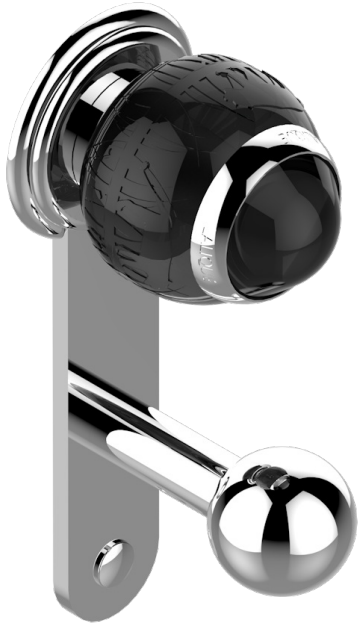

PANTHERE BLACK CRYSTAL

A2K-517

Single robe hook

38276

31/05/2010

CHARACTERISTIC

- Panthère Black crystal
- Single robe hook

AVAILABLE FINITIONS

Antique nickel - H28
Black ceram - D30
Blush PVD - H62
Brass color PVD - H49
Brown bronze color PVD - F33
Gold color PVD - H52

Graphite PVD - H64
Lacquered light bronze - D01
Matt Umber PVD - H67
Matt blush PVD - H60
Matt brass color PVD - H50
Matt brown bronze color PVD - F34

Matt chrome - C02
Matt gold - F07
Matt gold color PVD - H53
Matt graphite PVD - H65
Matt nickel (color finish) - C01
Matt nickel color PVD - H56

Nickel color PVD - H55
Polished chrome (color finish) - A02
Polished chrome / Polished gold (color finish) - G02
Polished gold (color finish) - F01
Polished nickel - B01
Soft gold - F30

Soft matt gold - F31
Umber PVD - H66
Varnished matt antique red copper (color finish) - H07