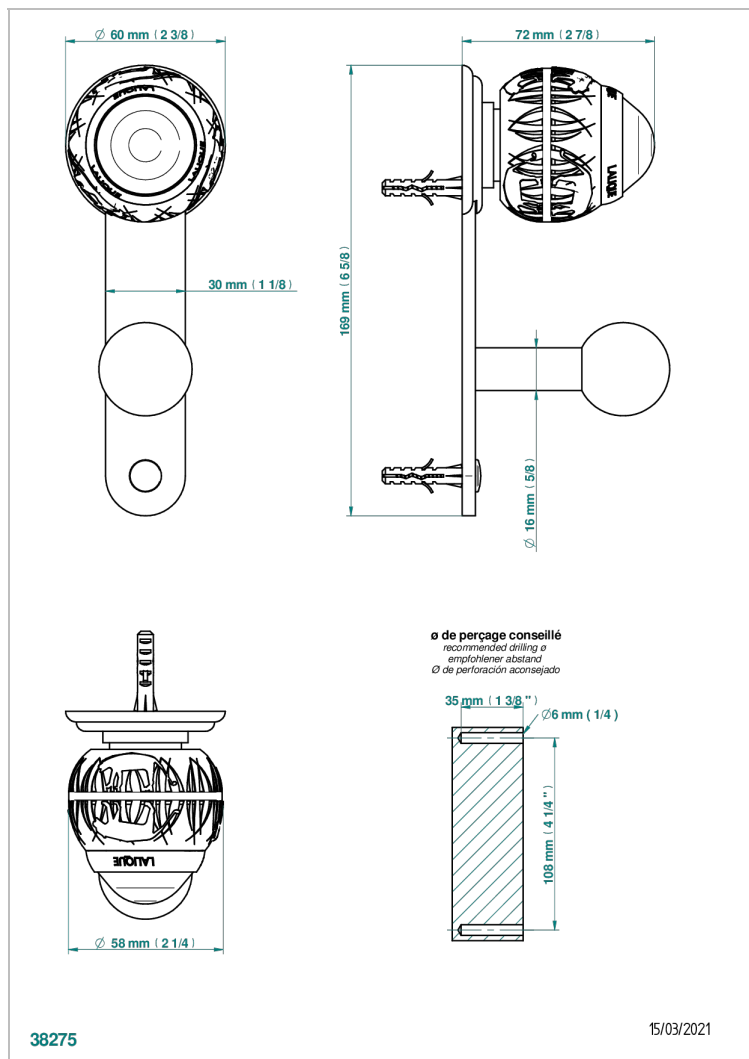

# PANTHERE CLEAR CRYSTAL

A2H-517

Robe hook

## CHARACTERISTIC

- Panthere Clear crystal
- Robe hook