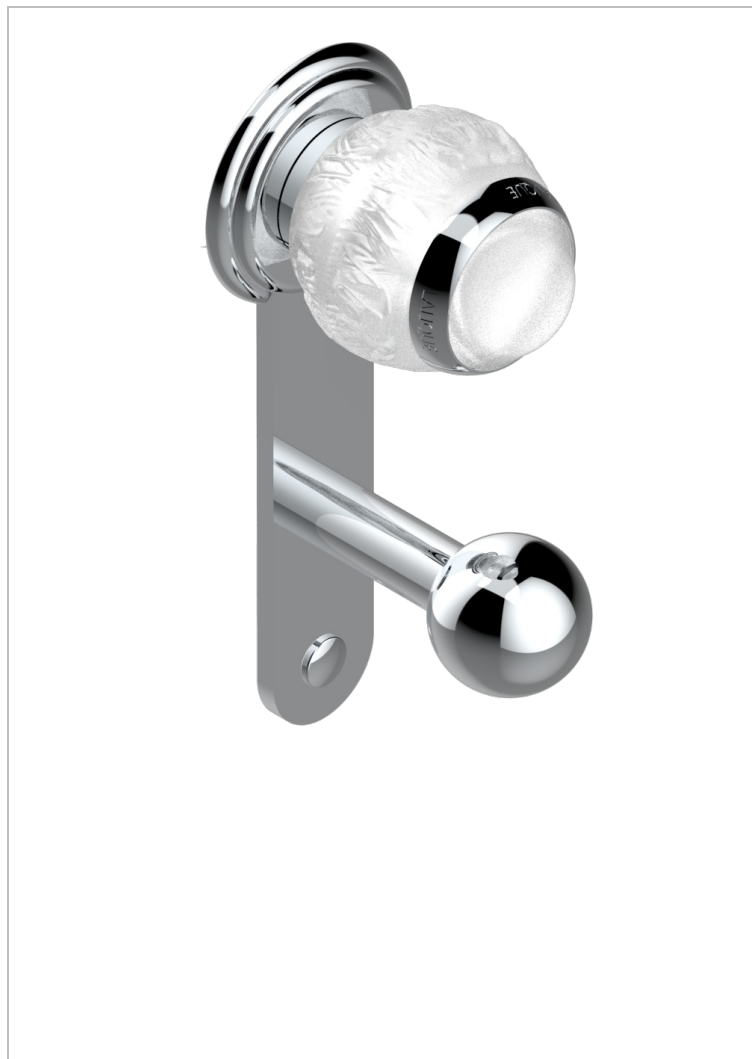

# PANTHERE CLEAR CRYSTAL

A2H-517

Robe hook

## CHARACTERISTIC

- Panthere Clear crystal
- Robe hook