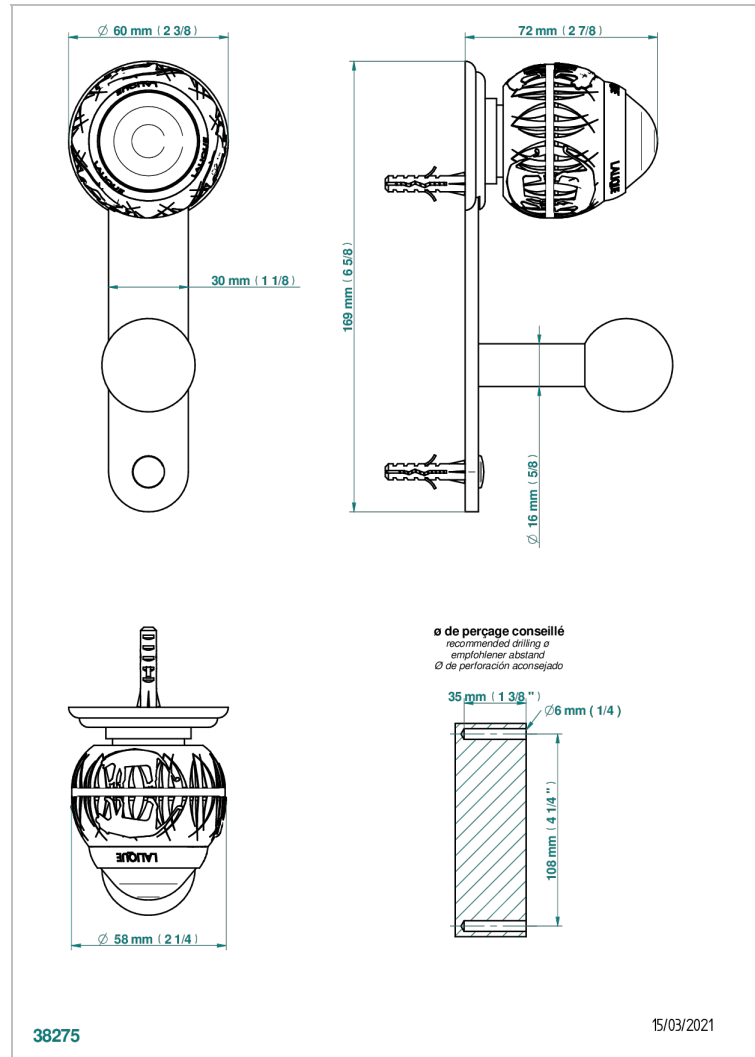

PANTHERE CLEAR CRYSTAL

A2H-517

Single robe hook

CHARACTERISTIC

- Panthere Clear crystal
- Single robe hook

AVAILABLE FINITIONS

Antique nickel - H28
Black ceram - D30
Blush PVD - H62
Brass color PVD - H49
Brown bronze color PVD - F33
Gold color PVD - H52

Nickel color PVD - H55
Polished chrome (color finish) - A02
Polished chrome / Polished gold (color finish) - G02
Polished gold (color finish) - F01
Polished nickel - B01
Soft gold - F30

Soft matt gold - F31
Umber PVD - H66
Varnished matt antique red copper (color finish) - H07