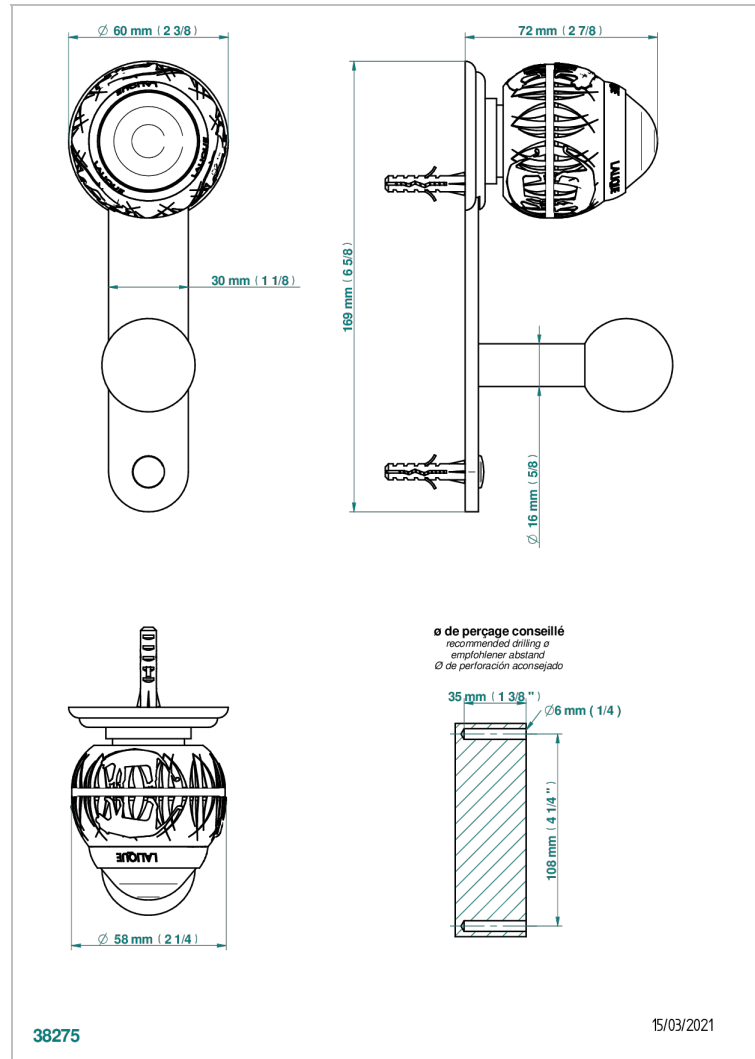

PANTHERE CLEAR CRYSTAL

A2H-517

Single robe hook

CHARACTERISTIC

- Panthere Clear crystal
- Single robe hook

AVAILABLE FINITIONS

Antique nickel - H28
Black ceram - D30
Blush PVD - H62
Brass color PVD - H49
Brown bronze color PVD - F33
Gold color PVD - H52

Nickel color PVD - H55
Polished chrome (color finish) - A02
Polished chrome / Polished gold (color finish) - G02
Polished gold (color finish) - F01
Polished nickel - B01
Soft gold - F30

Soft matt gold - F31
Umber PVD - H66
Varnished matt antique red copper (color finish) - H07