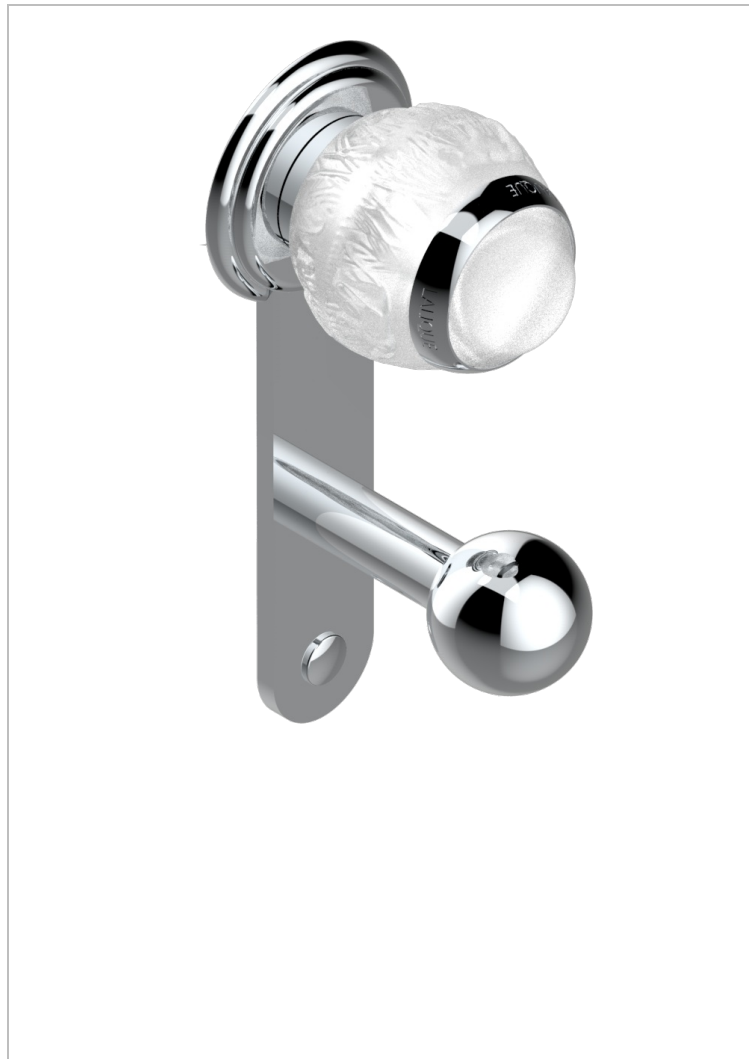

PANTHERE CLEAR CRYSTAL

A2H-517

Single robe hook

CHARACTERISTIC

- Panthere Clear crystal
- Single robe hook

AVAILABLE FINITIONS

Antique nickel - H28
Black ceram - D30
Blush PVD - H62
Brass color PVD - H49
Brown bronze color PVD - F33
Gold color PVD - H52

Graphite PVD - H64
Lacquered light bronze - D01
Matt Umber PVD - H67
Matt blush PVD - H60
Matt brass color PVD - H50
Matt brown bronze color PVD - F34

Matt chrome - C02
Matt gold - F07
Matt gold color PVD - H53
Matt graphite PVD - H65
Matt nickel (color finish) - C01
Matt nickel color PVD - H56

Nickel color PVD - H55
Polished chrome (color finish) - A02
Polished chrome / Polished gold (color finish) - G02
Polished gold (color finish) - F01
Polished nickel - B01
Soft gold - F30

Soft matt gold - F31
Umber PVD - H66
Varnished matt antique red copper (color finish) - H07