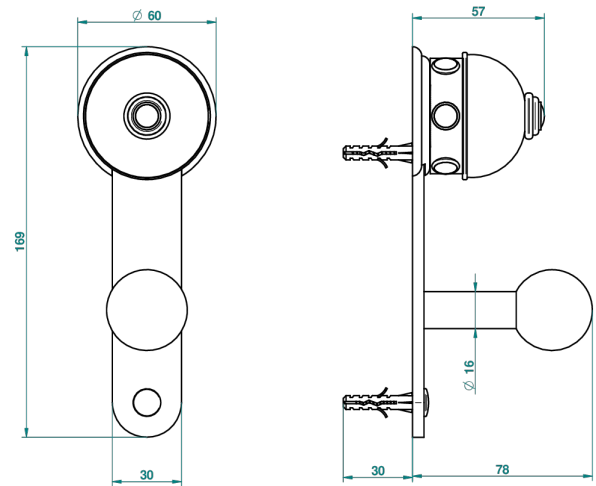

SULLY WHITE ONYX

U1S-517

Single robe hook

THG®
PARIS

38274

31/05/2010

CHARACTERISTIC

- Sully white onyx
- Single robe hook

AVAILABLE FINITIONS

Antique nickel - H28
Black ceram - D30
Blush PVD - H62
Brass color PVD - H49
Brown bronze color PVD - F33
Gold color PVD - H52

Graphite PVD - H64
Matt Umber PVD - H67
Matt blush PVD - H60
Matt brass color PVD - H50
Matt brown bronze color PVD - F34
Matt chrome - C02

Matt gold - F07
Matt gold color PVD - H53
Matt graphite PVD - H65
Matt nickel (color finish) - C01
Matt nickel color PVD - H56
Nickel color PVD - H55

Polished chrome (color finish) - A02
Polished chrome / Polished gold (color finish) - G02
Polished gold (color finish) - F01
Polished nickel - B01
Soft gold - F30
Soft matt gold - F31
Umber PVD - H66