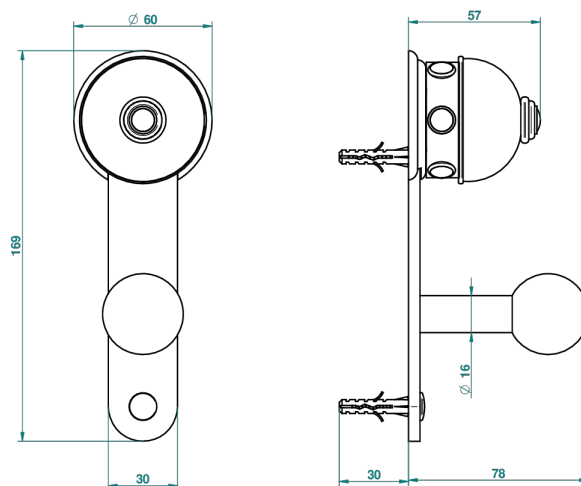

SULLY WHITE ONYX

U1S-517

Single robe hook

THG®
PARIS

38274

31/05/2010

CHARACTERISTIC

- Sully white onyx
- Single robe hook

AVAILABLE FINITIONS

Antique nickel - H28
Black ceram - D30
Blush PVD - H62
Brass color PVD - H49
Brown bronze color PVD - F33
Gold color PVD - H52

Graphite PVD - H64
Matt Umber PVD - H67
Matt blush PVD - H60
Matt brass color PVD - H50
Matt brown bronze color PVD - F34
Matt chrome - C02

Matt gold - F07
Matt gold color PVD - H53
Matt graphite PVD - H65
Matt nickel (color finish) - C01
Matt nickel color PVD - H56
Nickel color PVD - H55

Polished chrome (color finish) - A02
Polished chrome / Polished gold (color finish) - G02
Polished gold (color finish) - F01
Polished nickel - B01
Soft gold - F30
Soft matt gold - F31
Umber PVD - H66