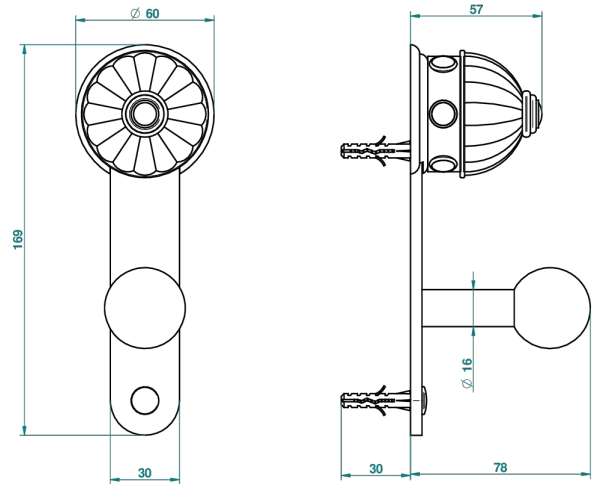

AMBOISE MALACHITE

A1J-517

Single robe hook

38254

27/05/2010

CHARACTERISTIC

- Amboise Malachite
- Single robe hook

AVAILABLE FINITIONS

Antique nickel - H28
Black ceram - D30
Blush PVD - H62
Brass color PVD - H49
Brown bronze color PVD - F33
Gold color PVD - H52

Graphite PVD - H64
Matt Umber PVD - H67
Matt blush PVD - H60
Matt brass color PVD - H50
Matt brown bronze color PVD - F34
Matt chrome - C02

Matt gold - F07
Matt gold color PVD - H53
Matt graphite PVD - H65
Matt nickel (color finish) - C01
Matt nickel color PVD - H56
Nickel color PVD - H55

Polished chrome (color finish) - A02
Polished chrome / Polished gold (color finish) - G02
Polished gold (color finish) - F01
Polished nickel - B01
Soft gold - F30
Soft matt gold - F31
Umber PVD - H66