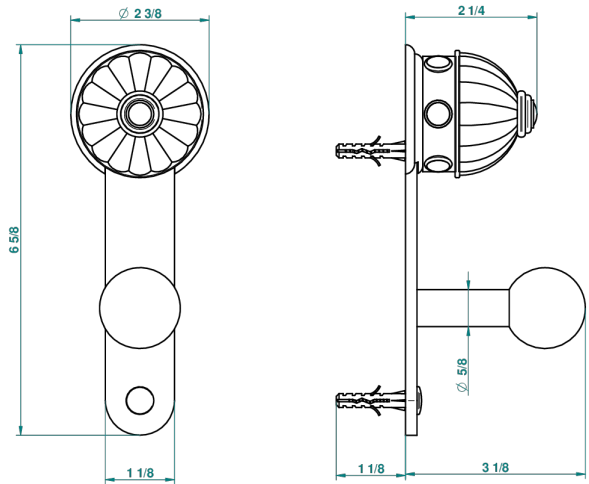

AMBOISE MALACHITE

A1J-517

Single robe hook

38254

27/05/2010

CHARACTERISTIC

- Amboise Malachite
- Single robe hook

AVAILABLE FINITIONS

Antique nickel - H28
Black ceram - D30
Blush PVD - H62
Brass color PVD - H49
Brown bronze color PVD - F33
Gold color PVD - H52

Graphite PVD - H64
Matt Umber PVD - H67
Matt blush PVD - H60
Matt brass color PVD - H50
Matt brown bronze color PVD - F34
Matt chrome - C02

Matt gold - F07
Matt gold color PVD - H53
Matt graphite PVD - H65
Matt nickel (color finish) - C01
Matt nickel color PVD - H56
Nickel color PVD - H55

Polished chrome (color finish) - A02
Polished chrome / Polished gold (color finish) - G02
Polished gold (color finish) - F01
Polished nickel - B01
Soft gold - F30
Soft matt gold - F31
Umber PVD - H66