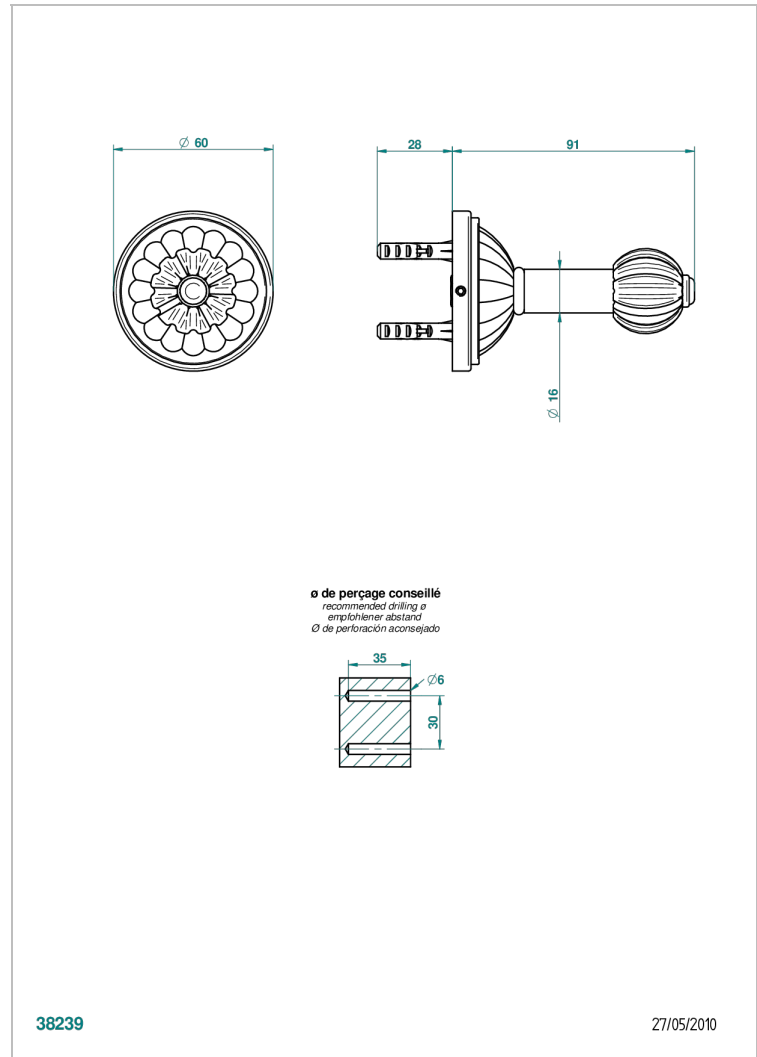

# MANDARINE SATINY CRYSTAL

U1E-517

Robe hook

THG<sup>®</sup>  
PARIS

## CHARACTERISTIC

- Mandarin Satiny crystal
- Robe hook