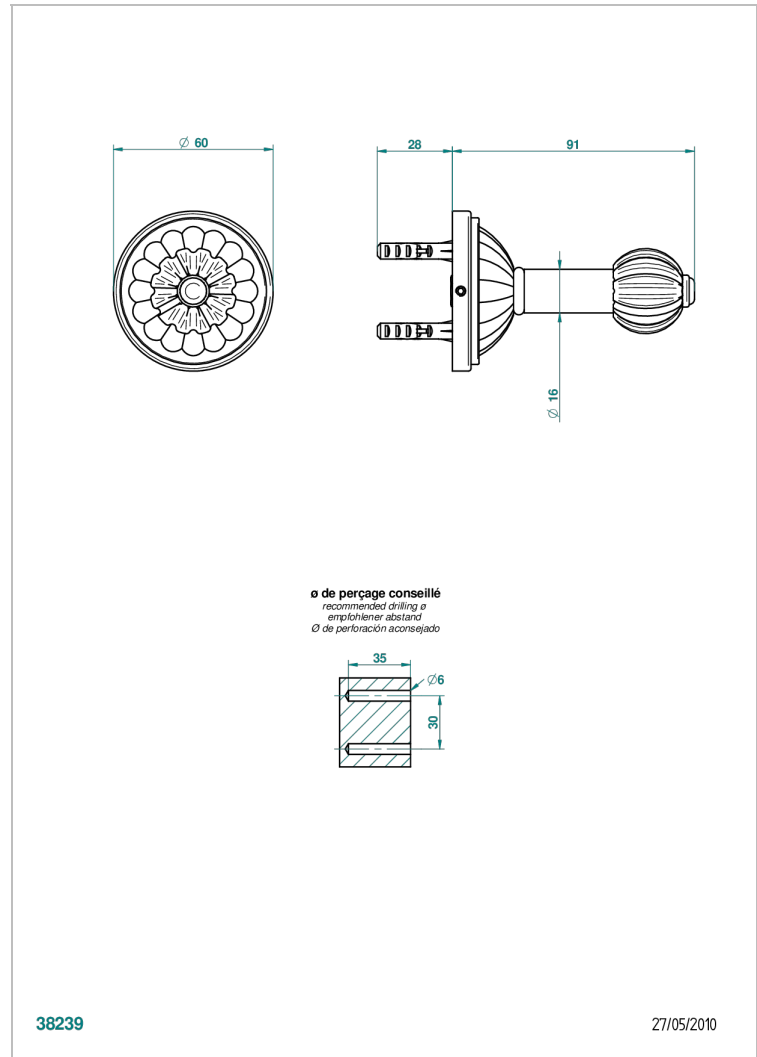

MANDARINE SATIN CRYSTAL

U1E-517

Single robe hook

THG[®]
PARIS

CHARACTERISTIC

- Mandarin Satin crystal
- Single robe hook

AVAILABLE FINITIONS

Antique nickel - H28
Black ceram - D30
Blush PVD - H62
Brass color PVD - H49
Brown bronze color PVD - F33
Gold color PVD - H52