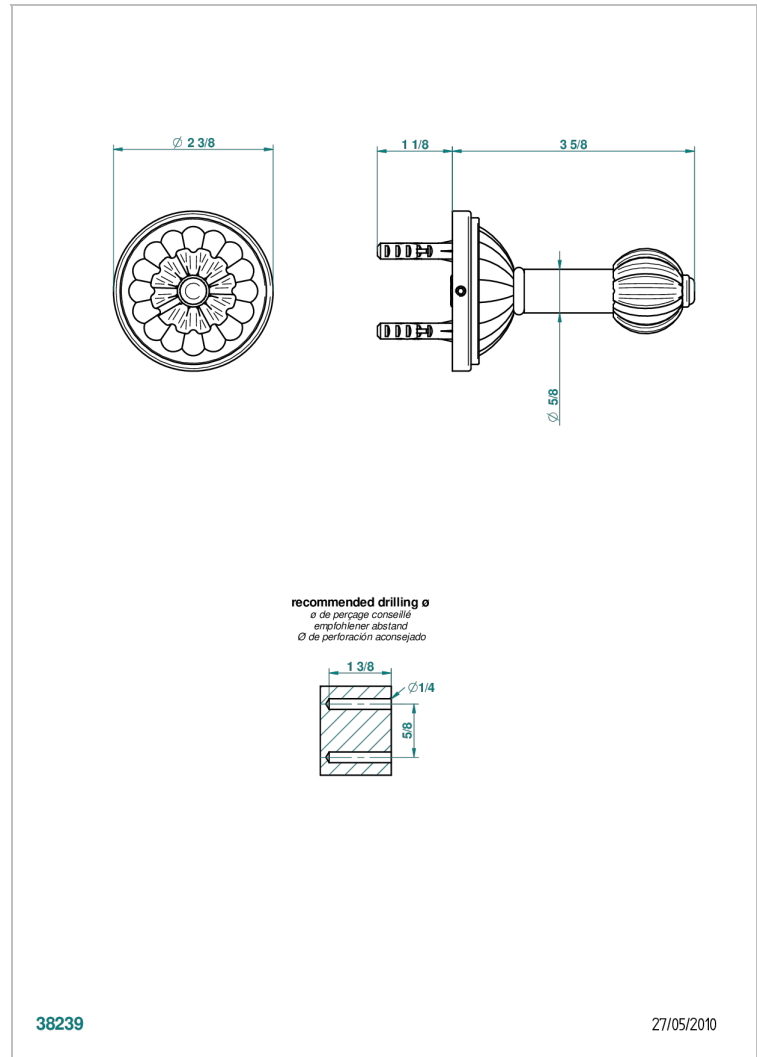

MANDARINE SATIN CRYSTAL

U1E-517

Single robe hook

THG[®]
PARIS

CHARACTERISTIC

- Mandarin Satin crystal
- Single robe hook

AVAILABLE FINITIONS

Antique nickel - H28
Black ceram - D30
Blush PVD - H62
Brass color PVD - H49
Brown bronze color PVD - F33
Gold color PVD - H52

Nickel color PVD - H55
Polished chrome (color finish) - A02
Polished chrome / Polished gold (color finish) - G02
Polished gold (color finish) - F01
Polished nickel - B01
Soft gold - F30

Soft matt gold - F31
Umber PVD - H66
Varnished matt antique red copper (color finish) - H07