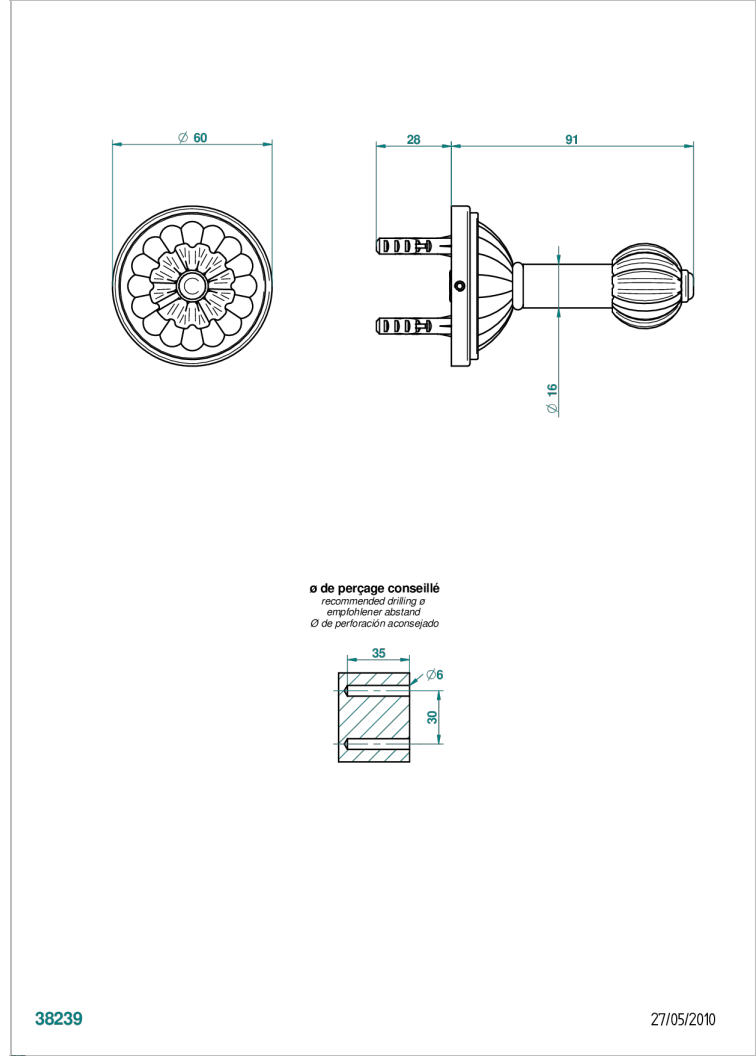

MANDARINE SATIN CRYSTAL

U1E-517

浴衣钩

THG[®]
PARIS

特色

- Mandarin Satin crystal
- 浴衣钩

可选饰面

Black ceram - D30
Blush PVD - H62
Graphite PVD - H64
Matt Umber PVD - H67
Matt blush PVD - H60
Matt graphite PVD - H65