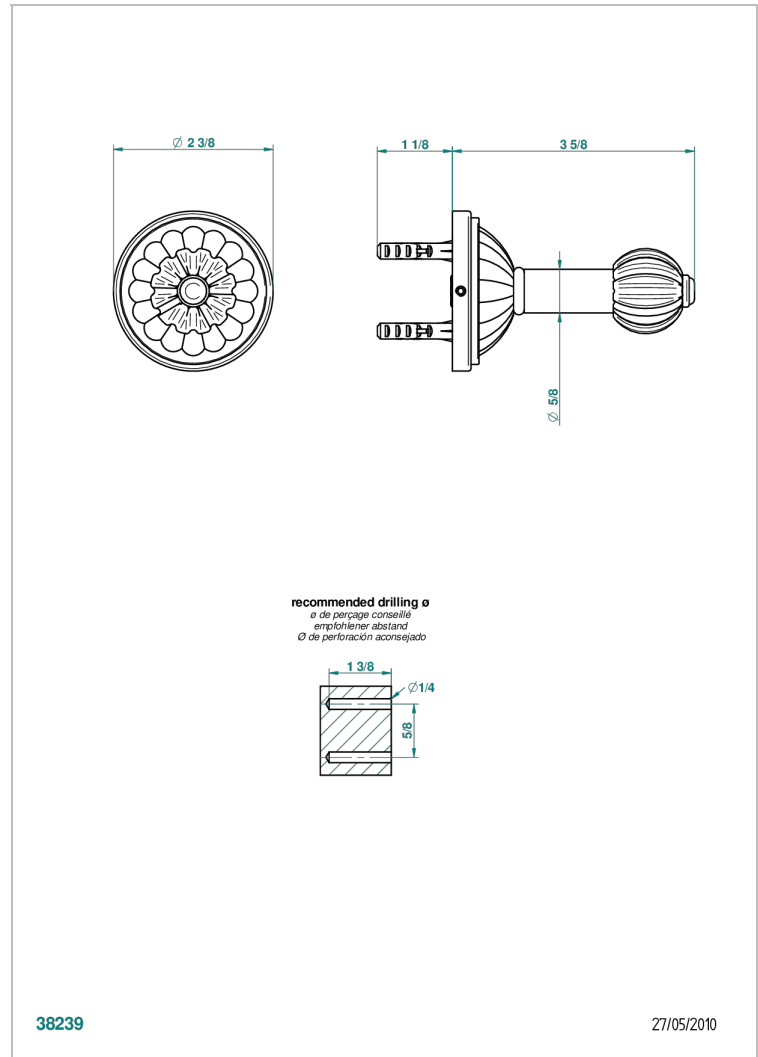

MANDARINE SATIN CRYSTAL

U1E-517

Single robe hook

THG[®]
PARIS

38239

27/05/2010

CHARACTERISTIC

- Mandarin Satin crystal
- Single robe hook