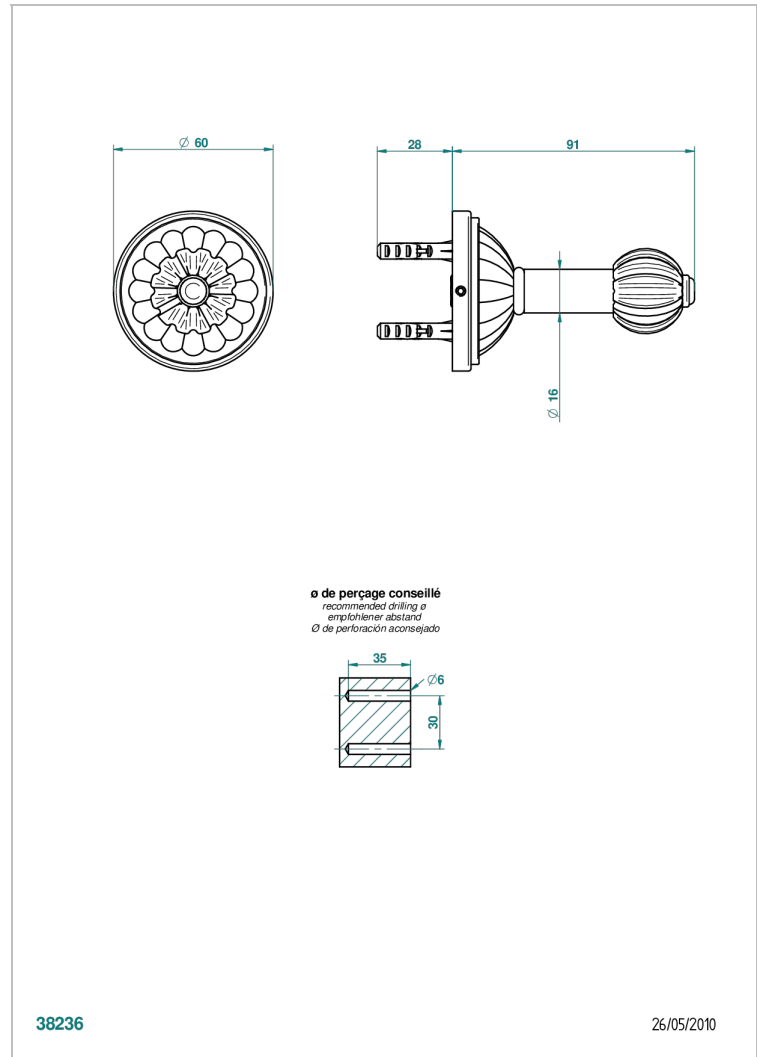

# MANDARINE CLEAR CRYSTAL

U1D-517

Robe hook

THG<sup>®</sup>  
PARIS

## CHARACTERISTIC

- Mandarin Clear crystal
- Robe hook