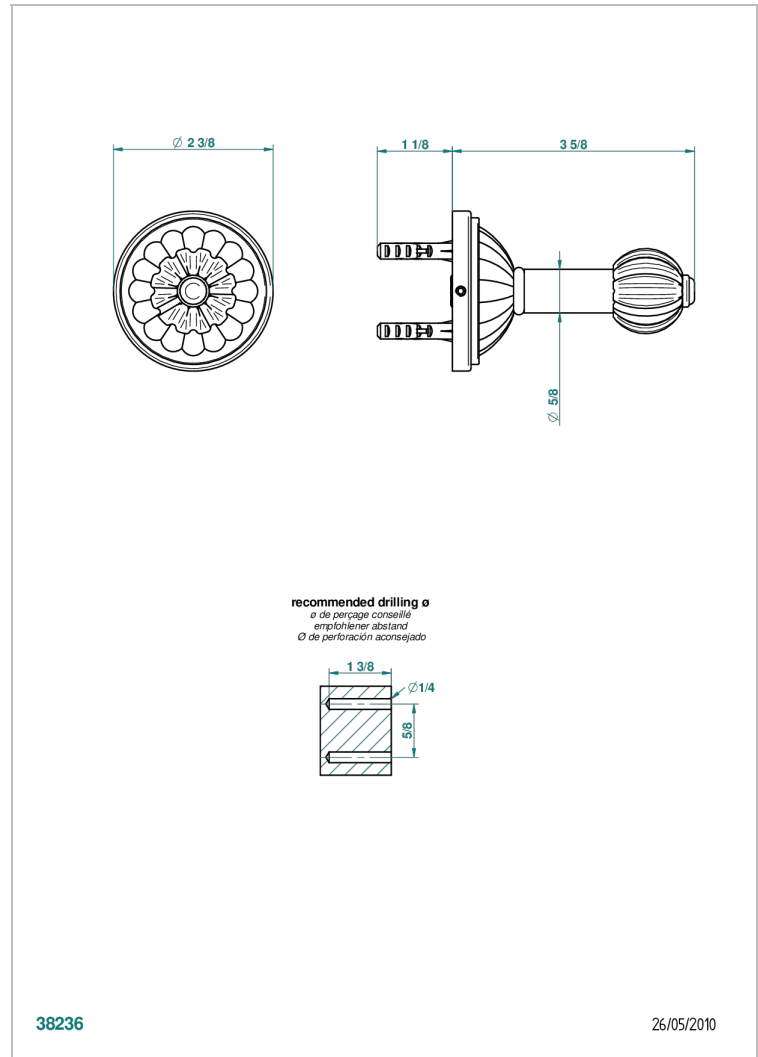

MANDARINE CLEAR CRYSTAL

U1D-517

Robe hook

THG[®]
PARIS

CHARACTERISTIC

- Mandarin Clear crystal
- Robe hook

AVAILABLE FINITIONS

Black ceram - D30
Blush PVD - H62
Brass color PVD - H49
Brown bronze color PVD - F33
Chrome polished - A02
Chrome polished / gold polished - G02