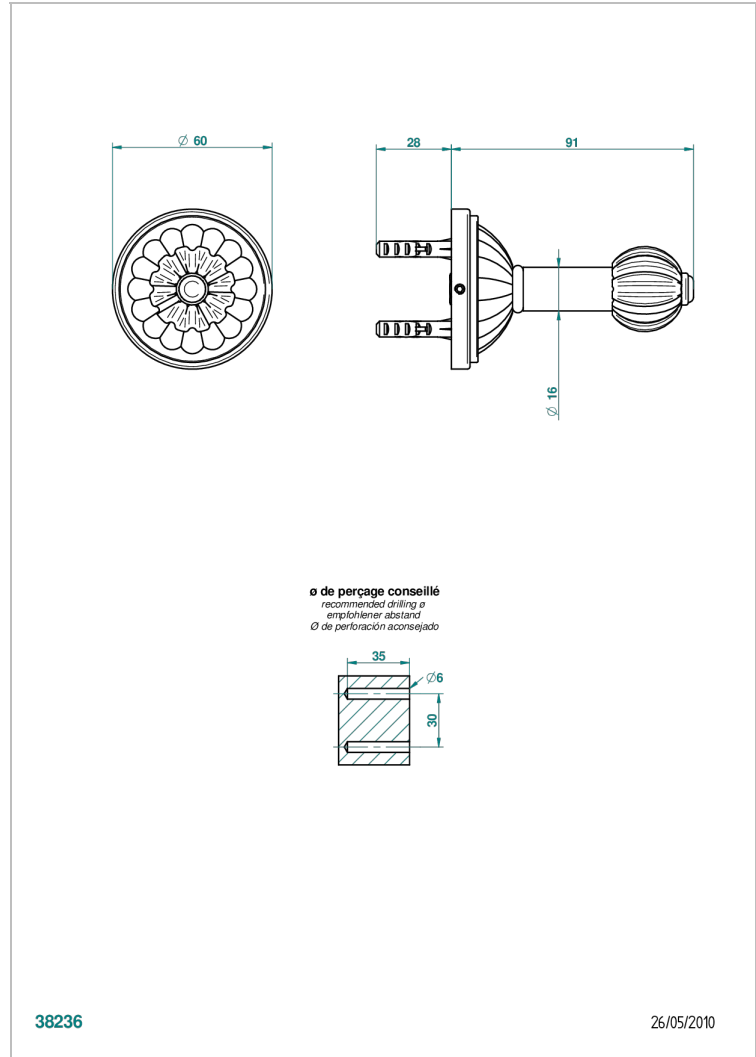

MANDARINE CLEAR CRYSTAL

U1D-517

Single robe hook

THG[®]
PARIS

38236

26/05/2010

CHARACTERISTIC

- Mandarin Clear crystal
- Single robe hook