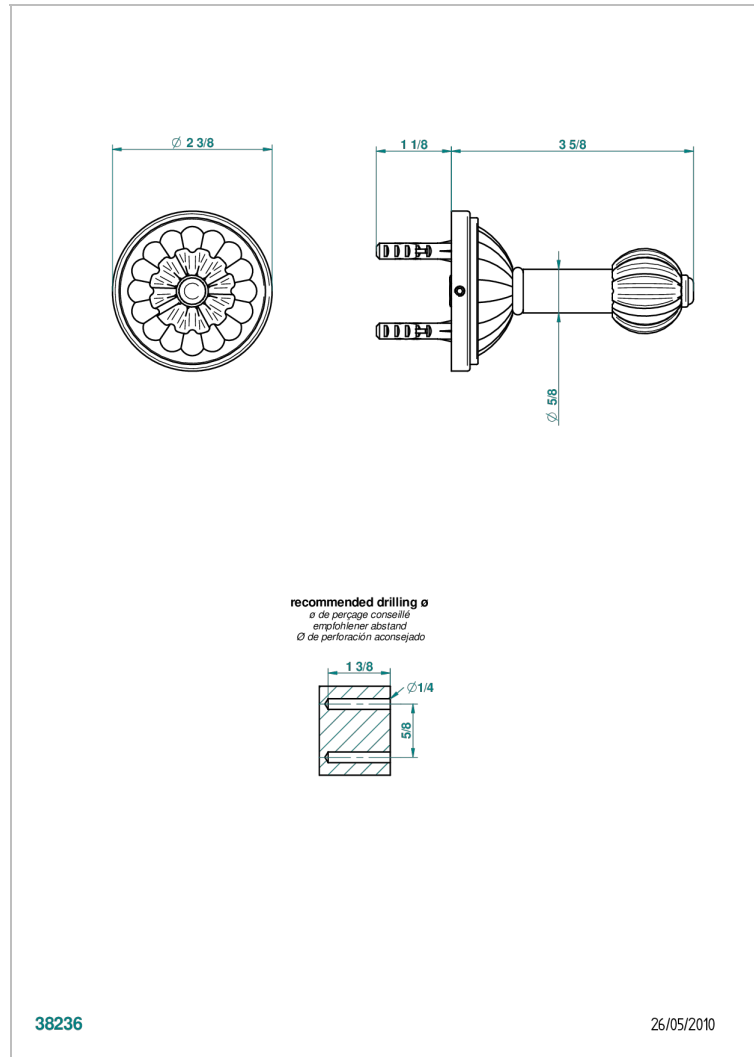

MANDARINE CLEAR CRYSTAL

U1D-517

Single robe hook

THG[®]
PARIS

CHARACTERISTIC

- Mandarin Clear crystal
- Single robe hook

AVAILABLE FINITIONS

Antique nickel - H28
Black ceram - D30
Blush PVD - H62
Brass color PVD - H49
Brown bronze color PVD - F33
Gold color PVD - H52