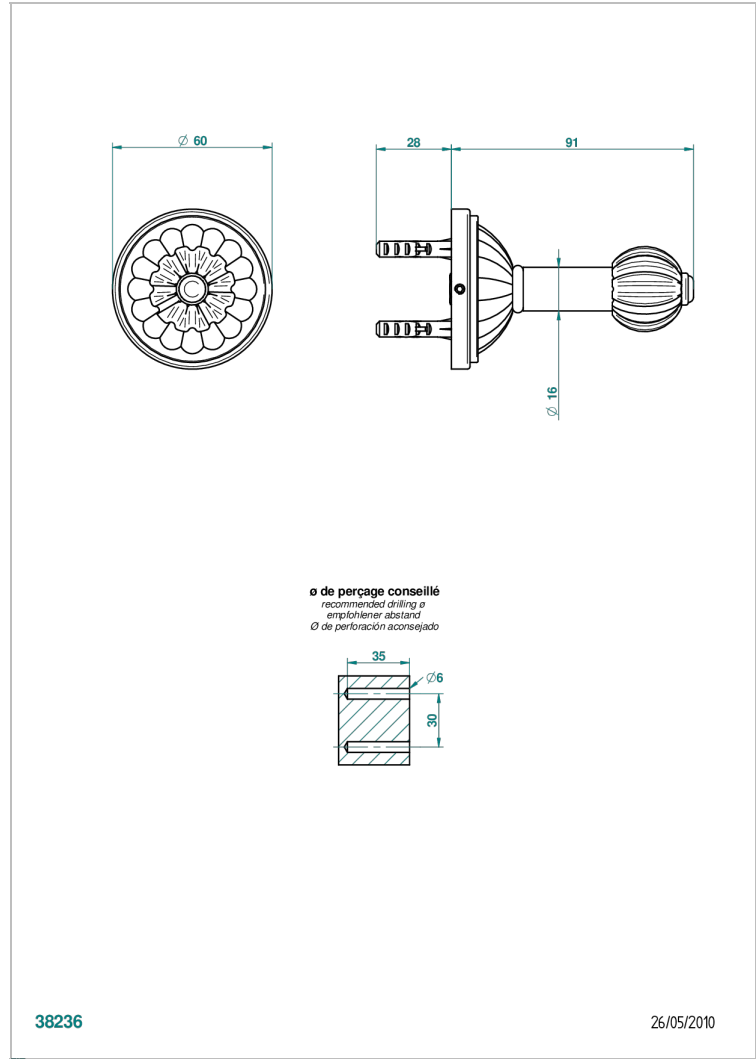

MANDARINE CLEAR CRYSTAL

U1D-517

Single robe hook

THG[®]
PARIS

CHARACTERISTIC

- Mandarin Clear crystal
- Single robe hook

AVAILABLE FINITIONS

Antique nickel - H28
Black ceram - D30
Blush PVD - H62
Brass color PVD - H49
Brown bronze color PVD - F33
Gold color PVD - H52