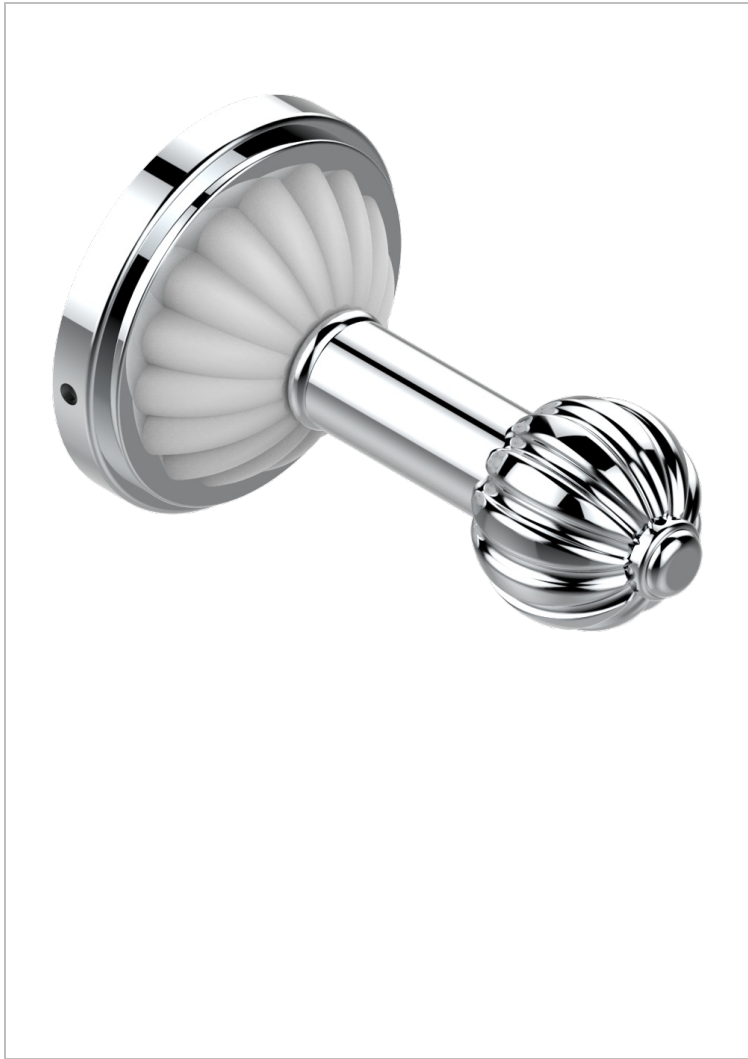

MANDARINE CLEAR CRYSTAL

U1D-517

Single robe hook

THG[®]
PARIS

CHARACTERISTIC

- Mandarin Clear crystal
- Single robe hook

AVAILABLE FINITIONS

Antique nickel - H28
Black ceram - D30
Blush PVD - H62
Brass color PVD - H49
Brown bronze color PVD - F33
Gold color PVD - H52

Graphite PVD - H64
Lacquered light bronze - D01
Matt Umber PVD - H67
Matt blush PVD - H60
Matt brass color PVD - H50
Matt brown bronze color PVD - F34

Matt chrome - C02
Matt gold - F07
Matt gold color PVD - H53
Matt graphite PVD - H65
Matt nickel (color finish) - C01
Matt nickel color PVD - H56

Nickel color PVD - H55
Polished chrome (color finish) - A02
Polished chrome / Polished gold (color finish) - G02
Polished gold (color finish) - F01
Polished nickel - B01
Soft gold - F30

Soft matt gold - F31
Umber PVD - H66
Varnished matt antique red copper (color finish) - H07