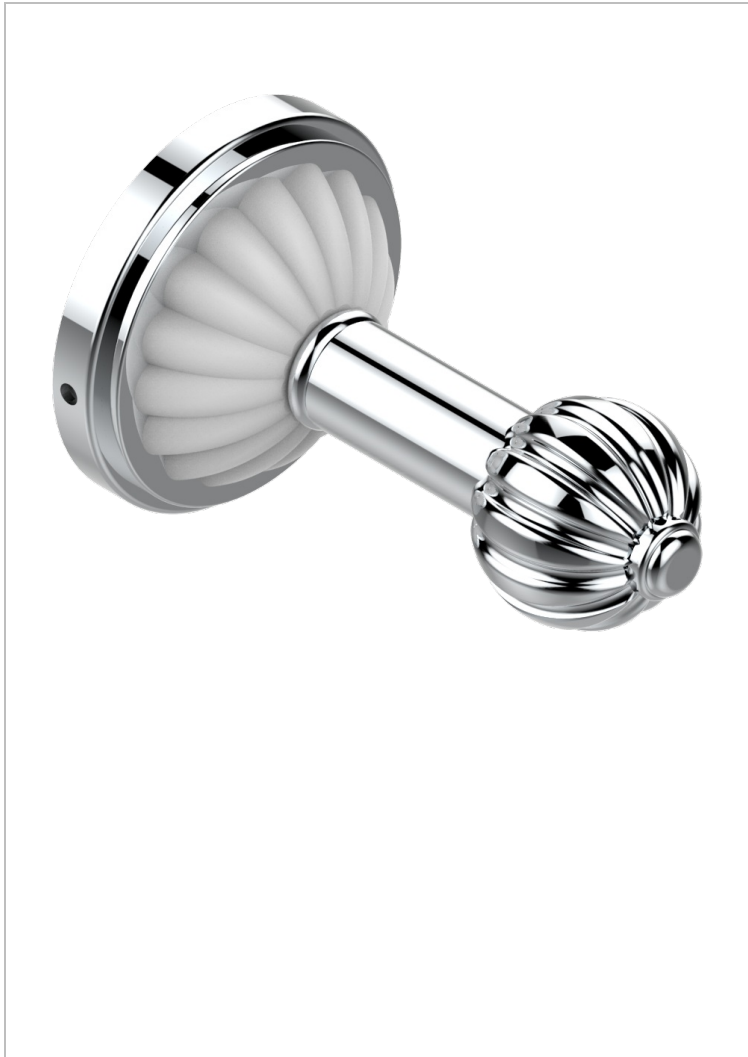

MANDARINE CLEAR CRYSTAL

U1D-517

Single robe hook

THG[®]
PARIS

CHARACTERISTIC

- Mandarin Clear crystal
- Single robe hook

AVAILABLE FINITIONS

Antique nickel - H28
Black ceram - D30
Blush PVD - H62
Brass color PVD - H49
Brown bronze color PVD - F33
Gold color PVD - H52

Graphite PVD - H64
Lacquered light bronze - D01
Matt Umber PVD - H67
Matt blush PVD - H60
Matt brass color PVD - H50
Matt brown bronze color PVD - F34

Matt chrome - C02
Matt gold - F07
Matt gold color PVD - H53
Matt graphite PVD - H65
Matt nickel (color finish) - C01
Matt nickel color PVD - H56

Nickel color PVD - H55
Polished chrome (color finish) - A02
Polished chrome / Polished gold (color finish) - G02
Polished gold (color finish) - F01
Polished nickel - B01
Soft gold - F30

Soft matt gold - F31
Umber PVD - H66
Varnished matt antique red copper (color finish) - H07