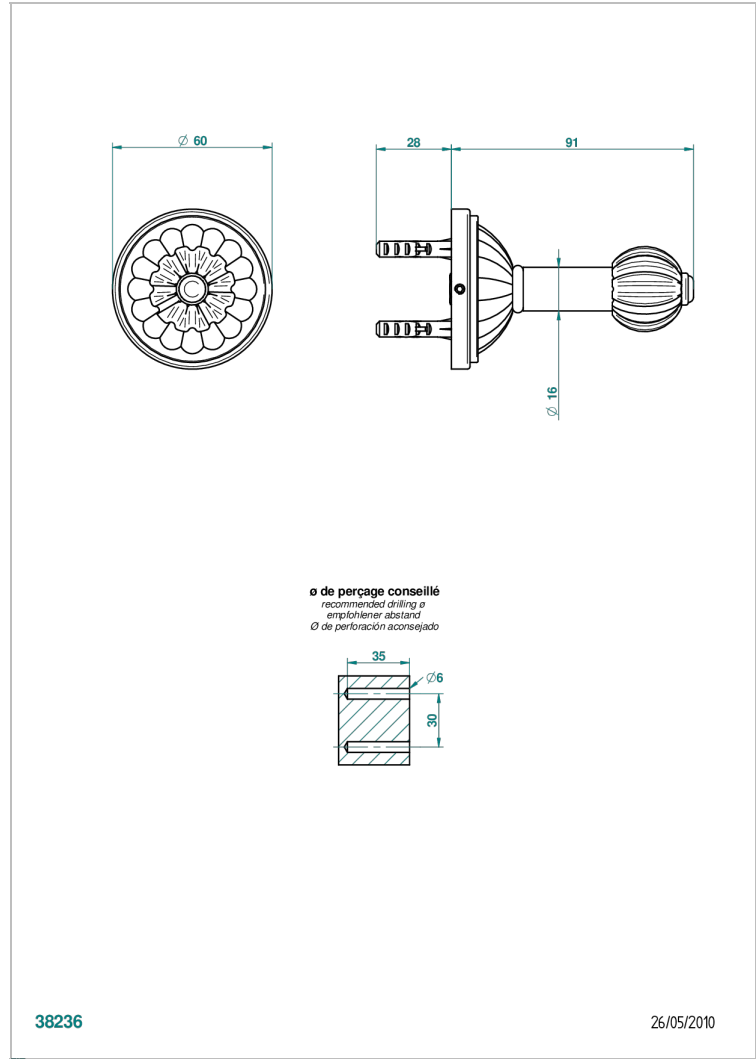

# MANDARINE CLEAR CRYSTAL

U1D-517

Single robe hook

THG<sup>®</sup>  
PARIS

## CHARACTERISTIC

- Mandarin Clear crystal
- Single robe hook