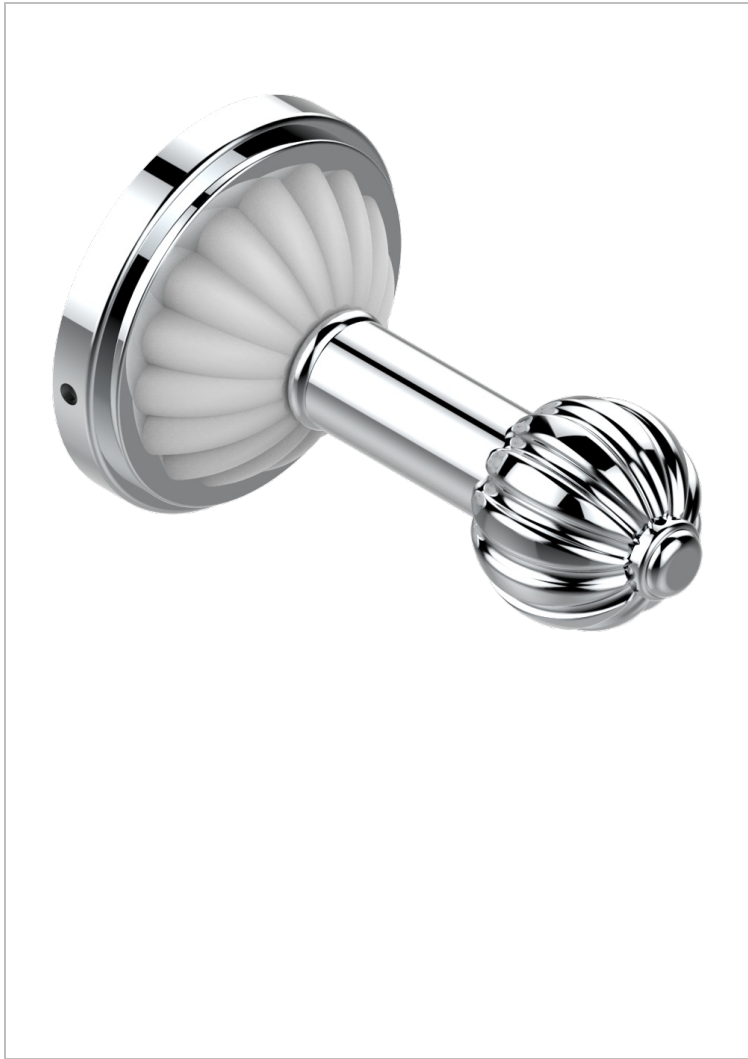

# MANDARINE CLEAR CRYSTAL

U1D-517

Single robe hook

THG<sup>®</sup>  
PARIS

## CHARACTERISTIC

- Mandarin Clear crystal
- Single robe hook

## AVAILABLE FINITIONS

Antique nickel - H28  
Black ceram - D30  
Blush PVD - H62  
Brass color PVD - H49  
Brown bronze color PVD - F33  
Gold color PVD - H52

Graphite PVD - H64  
Lacquered light bronze - D01  
Matt Umber PVD - H67  
Matt blush PVD - H60  
Matt brass color PVD - H50  
Matt brown bronze color PVD - F34