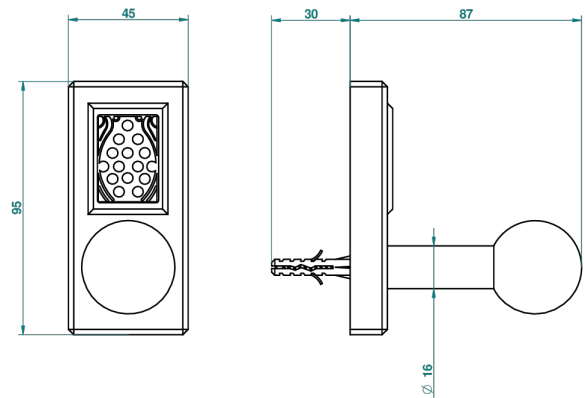

METROPOLIS BLACK CRYSTAL WITH LEVER HANDLES

A2M-517

Robe hook

38235

26/05/2010

CHARACTERISTIC

- Métropolis Black crystal with lever handles
- Robe hook

AVAILABLE FINITIONS

Black ceram - D30
Blush PVD - H62
Brass color PVD - H49
Brown bronze color PVD - F33
Chrome polished - A02
Chrome polished / gold polished - G02

Gold color PVD - H52
Gold mat - F07
Gold polished - F01
Graphite PVD - H64
Matt Umber PVD - H67
Matt blush PVD - H60

Matt brass color PVD - H50
Matt brown bronze color PVD - F34
Matt chrome (American satin) - C02
Matt gold color PVD - H53
Matt graphite PVD - H65
Matt nickel (American satin) - C01

Matt nickel color PVD - H56
Nickel antique / Sovereign - H28
Nickel color PVD - H55
Nickel polished - B01
Soft gold - F30
Soft matt gold - F31

Umber PVD - H66