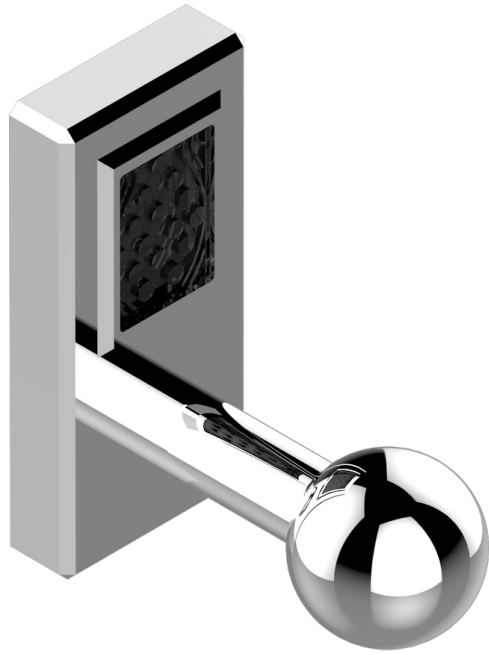

METROPOLIS BLACK CRYSTAL WITH LEVER HANDLES

A2M-517

Robe hook

38235

26/05/2010

CHARACTERISTIC

- Métropolis Black crystal with lever handles
- Robe hook

AVAILABLE FINITIONS

Black ceram - D30
Blush PVD - H62
Brass color PVD - H49
Brown bronze color PVD - F33
Chrome polished - A02
Chrome polished / gold polished - G02

Gold color PVD - H52
Gold mat - F07
Gold polished - F01
Graphite PVD - H64
Matt Umber PVD - H67
Matt blush PVD - H60

Matt brass color PVD - H50
Matt brown bronze color PVD - F34
Matt chrome (American satin) - C02
Matt gold color PVD - H53
Matt graphite PVD - H65
Matt nickel (American satin) - C01

Matt nickel color PVD - H56
Nickel antique / Sovereign - H28
Nickel color PVD - H55
Nickel polished - B01
Soft gold - F30
Soft matt gold - F31

Umber PVD - H66