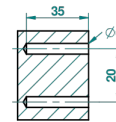

METROPOLIS BLACK CRYSTAL WITH LEVER HANDLES

A2M-517

Robe hook

38235

26/05/2010

CHARACTERISTIC

- Métropolis Black crystal with lever handles
- Robe hook

AVAILABLE FINITIONS

Black ceram - D30
Blush PVD - H62
Brass color PVD - H49
Brown bronze color PVD - F33
Chrome polished - A02
Chrome polished / gold polished - G02

Gold color PVD - H52
Gold mat - F07
Gold polished - F01
Graphite PVD - H64
Matt Umber PVD - H67
Matt blush PVD - H60

Matt brass color PVD - H50
Matt brown bronze color PVD - F34
Matt chrome (American satin) - C02
Matt gold color PVD - H53
Matt graphite PVD - H65
Matt nickel (American satin) - C01

Matt nickel color PVD - H56
Nickel antique / Sovereign - H28
Nickel color PVD - H55
Nickel polished - B01
Soft gold - F30
Soft matt gold - F31

Umber PVD - H66