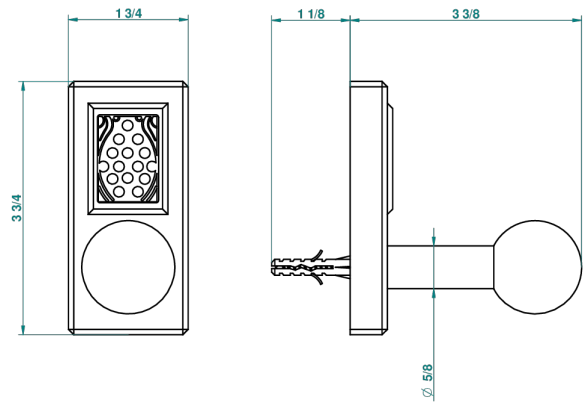

METROPOLIS BLACK CRYSTAL WITH LEVER HANDLES

A2M-517

Robe hook

38235

26/05/2010

CHARACTERISTIC

- Métropolis Black crystal with lever handles
- Robe hook

AVAILABLE FINITIONS

Black ceram - D30
Blush PVD - H62
Brass color PVD - H49
Brown bronze color PVD - F33
Chrome polished - A02
Chrome polished / gold polished - G02

Gold color PVD - H52
Gold mat - F07
Gold polished - F01
Graphite PVD - H64
Matt Umber PVD - H67
Matt blush PVD - H60

Matt brass color PVD - H50
Matt brown bronze color PVD - F34
Matt chrome (American satin) - C02
Matt gold color PVD - H53
Matt graphite PVD - H65
Matt nickel (American satin) - C01

Matt nickel color PVD - H56
Nickel antique / Sovereign - H28
Nickel color PVD - H55
Nickel polished - B01
Soft gold - F30
Soft matt gold - F31

Umber PVD - H66