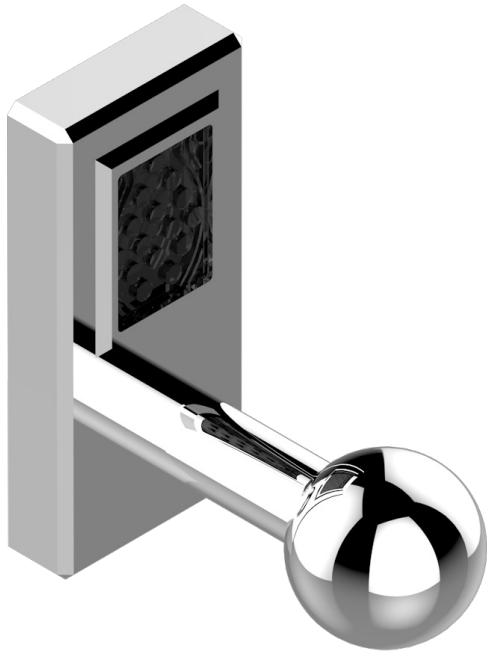

METROPOLIS BLACK CRYSTAL WITH LEVER HANDLES

A2M-517

Robe hook

38235

26/05/2010

CHARACTERISTIC

- Métropolis Black crystal with lever handles
- Robe hook

AVAILABLE FINITIONS

Black ceram - D30
Blush PVD - H62
Brass color PVD - H49
Brown bronze color PVD - F33
Chrome polished - A02
Chrome polished / gold polished - G02

Gold color PVD - H52
Gold mat - F07
Gold polished - F01
Graphite PVD - H64
Matt Umber PVD - H67
Matt blush PVD - H60

Matt brass color PVD - H50
Matt brown bronze color PVD - F34
Matt chrome (American satin) - C02
Matt gold color PVD - H53
Matt graphite PVD - H65
Matt nickel (American satin) - C01

Matt nickel color PVD - H56
Nickel antique / Sovereign - H28
Nickel color PVD - H55
Nickel polished - B01
Soft gold - F30
Soft matt gold - F31

Umber PVD - H66