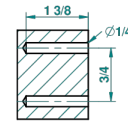

METROPOLIS BLACK CRYSTAL WITH LEVER HANDLES

A2M-517

Robe hook

38235

26/05/2010

CHARACTERISTIC

- Métropolis Black crystal with lever handles
- Robe hook

AVAILABLE FINITIONS

Black ceram - D30
Blush PVD - H62
Brass color PVD - H49
Brown bronze color PVD - F33
Chrome polished - A02
Chrome polished / gold polished - G02

Gold color PVD - H52
Gold mat - F07
Gold polished - F01
Graphite PVD - H64
Matt Umber PVD - H67
Matt blush PVD - H60

Matt brass color PVD - H50
Matt brown bronze color PVD - F34
Matt chrome (American satin) - C02
Matt gold color PVD - H53
Matt graphite PVD - H65
Matt nickel (American satin) - C01

Matt nickel color PVD - H56
Nickel antique / Sovereign - H28
Nickel color PVD - H55
Nickel polished - B01
Soft gold - F30
Soft matt gold - F31

Umber PVD - H66