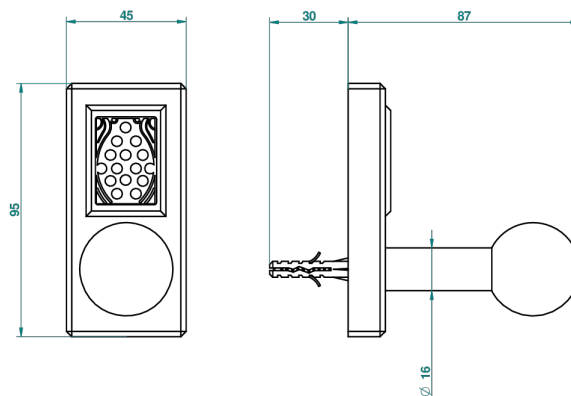

METROPOLIS BLACK CRYSTAL WITH LEVER

A2M-517

Single robe hook

38235

26/05/2010

CHARACTERISTIC

- Métropolis Black crystal with lever
- Single robe hook

AVAILABLE FINITIONS

Antique nickel - H28
Black ceram - D30
Blush PVD - H62
Brass color PVD - H49
Brown bronze color PVD - F33
Gold color PVD - H52

Graphite PVD - H64
Matt Umber PVD - H67
Matt blush PVD - H60
Matt brass color PVD - H50
Matt brown bronze color PVD - F34
Matt chrome - C02

Matt gold - F07
Matt gold color PVD - H53
Matt graphite PVD - H65
Matt nickel (color finish) - C01
Matt nickel color PVD - H56
Nickel color PVD - H55

Polished chrome (color finish) - A02
Polished chrome / Polished gold (color finish) - G02
Polished gold (color finish) - F01
Polished nickel - B01
Soft gold - F30
Soft matt gold - F31
Umber PVD - H66