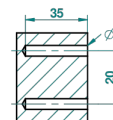

METROPOLIS BLACK CRYSTAL WITH LEVER

A2M-517

Single robe hook

38235

26/05/2010

CHARACTERISTIC

- Métropolis Black crystal with lever
- Single robe hook

AVAILABLE FINITIONS

Antique nickel - H28
Black ceram - D30
Blush PVD - H62
Brass color PVD - H49
Brown bronze color PVD - F33
Gold color PVD - H52

Graphite PVD - H64
Matt Umber PVD - H67
Matt blush PVD - H60
Matt brass color PVD - H50
Matt brown bronze color PVD - F34
Matt chrome - C02

Matt gold - F07
Matt gold color PVD - H53
Matt graphite PVD - H65
Matt nickel (color finish) - C01
Matt nickel color PVD - H56
Nickel color PVD - H55

Polished chrome (color finish) - A02
Polished chrome / Polished gold (color finish) - G02
Polished gold (color finish) - F01
Polished nickel - B01
Soft gold - F30
Soft matt gold - F31
Umber PVD - H66