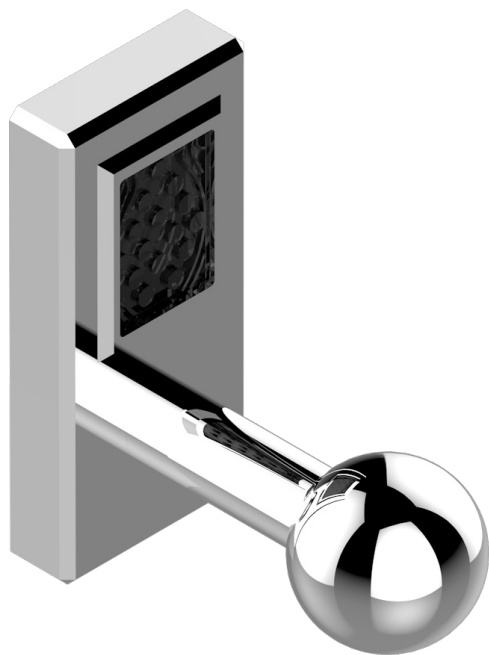

METROPOLIS BLACK CRYSTAL WITH LEVER

A2M-517

Single robe hook

38235

26/05/2010

CHARACTERISTIC

- Métropolis Black crystal with lever
- Single robe hook

AVAILABLE FINITIONS

Antique nickel - H28
Black ceram - D30
Blush PVD - H62
Brass color PVD - H49
Brown bronze color PVD - F33
Gold color PVD - H52

Graphite PVD - H64
Matt Umber PVD - H67
Matt blush PVD - H60
Matt brass color PVD - H50
Matt brown bronze color PVD - F34
Matt chrome - C02

Matt gold - F07
Matt gold color PVD - H53
Matt graphite PVD - H65
Matt nickel (color finish) - C01
Matt nickel color PVD - H56
Nickel color PVD - H55

Polished chrome (color finish) - A02
Polished chrome / Polished gold (color finish) - G02
Polished gold (color finish) - F01
Polished nickel - B01
Soft gold - F30
Soft matt gold - F31
Umber PVD - H66