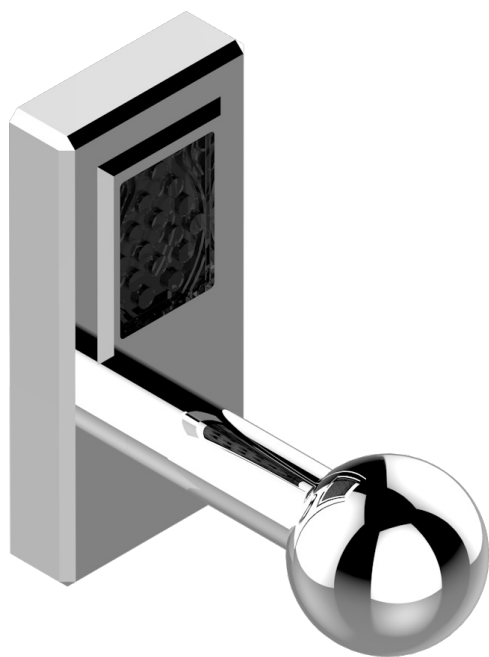

METROPOLIS BLACK CRYSTAL WITH LEVER

A2M-517

Single robe hook

38235

26/05/2010

CHARACTERISTIC

- Métropolis Black crystal with lever
- Single robe hook

AVAILABLE FINITIONS

Antique nickel - H28
Black ceram - D30
Blush PVD - H62
Brass color PVD - H49
Brown bronze color PVD - F33
Gold color PVD - H52

Graphite PVD - H64
Matt Umber PVD - H67
Matt blush PVD - H60
Matt brass color PVD - H50
Matt brown bronze color PVD - F34
Matt chrome - C02

Matt gold - F07
Matt gold color PVD - H53
Matt graphite PVD - H65
Matt nickel (color finish) - C01
Matt nickel color PVD - H56
Nickel color PVD - H55

Polished chrome (color finish) - A02
Polished chrome / Polished gold (color finish) - G02
Polished gold (color finish) - F01
Polished nickel - B01
Soft gold - F30
Soft matt gold - F31
Umber PVD - H66