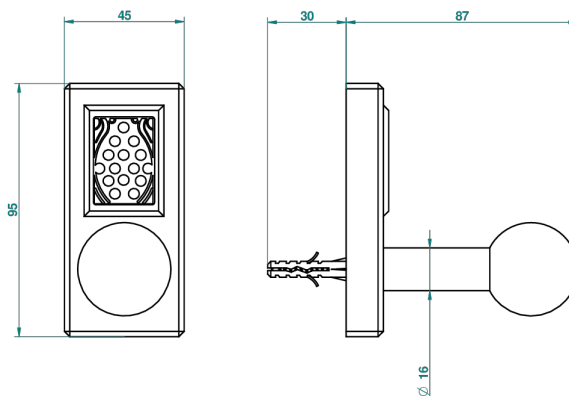

METROPOLIS BLACK CRYSTAL WITH LEVER

A2M-517

Single robe hook

38235

26/05/2010

CHARACTERISTIC

- Métropolis Black crystal with lever
- Single robe hook

AVAILABLE FINITIONS

Antique nickel - H28
Black ceram - D30
Blush PVD - H62
Brass color PVD - H49
Brown bronze color PVD - F33
Gold color PVD - H52

Graphite PVD - H64
Matt Umber PVD - H67
Matt blush PVD - H60
Matt brass color PVD - H50
Matt brown bronze color PVD - F34
Matt chrome - C02

Matt gold - F07
Matt gold color PVD - H53
Matt graphite PVD - H65
Matt nickel (color finish) - C01
Matt nickel color PVD - H56
Nickel color PVD - H55

Polished chrome (color finish) - A02
Polished chrome / Polished gold (color finish) - G02
Polished gold (color finish) - F01
Polished nickel - B01
Soft gold - F30
Soft matt gold - F31
Umber PVD - H66