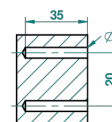

METROPOLIS BLACK CRYSTAL WITH LEVER

A2M-517

Single robe hook

38235

26/05/2010

CHARACTERISTIC

- Métropolis Black crystal with lever
- Single robe hook

AVAILABLE FINITIONS

Antique nickel - H28
Black ceram - D30
Blush PVD - H62
Brass color PVD - H49
Brown bronze color PVD - F33
Gold color PVD - H52

Graphite PVD - H64
Matt Umber PVD - H67
Matt blush PVD - H60
Matt brass color PVD - H50
Matt brown bronze color PVD - F34
Matt chrome - C02

Matt gold - F07
Matt gold color PVD - H53
Matt graphite PVD - H65
Matt nickel (color finish) - C01
Matt nickel color PVD - H56
Nickel color PVD - H55

Polished chrome (color finish) - A02
Polished chrome / Polished gold (color finish) - G02
Polished gold (color finish) - F01
Polished nickel - B01
Soft gold - F30
Soft matt gold - F31
Umber PVD - H66