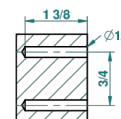

METROPOLIS BLACK CRYSTAL WITH LEVER

A2M-517

Single robe hook

38235

26/05/2010

CHARACTERISTIC

- Métropolis Black crystal with lever
- Single robe hook

AVAILABLE FINITIONS

Antique nickel - H28
Black ceram - D30
Blush PVD - H62
Brass color PVD - H49
Brown bronze color PVD - F33
Gold color PVD - H52

Graphite PVD - H64
Matt Umber PVD - H67
Matt blush PVD - H60
Matt brass color PVD - H50
Matt brown bronze color PVD - F34
Matt chrome - C02

Matt gold - F07
Matt gold color PVD - H53
Matt graphite PVD - H65
Matt nickel (color finish) - C01
Matt nickel color PVD - H56
Nickel color PVD - H55

Polished chrome (color finish) - A02
Polished chrome / Polished gold (color finish) - G02
Polished gold (color finish) - F01
Polished nickel - B01
Soft gold - F30
Soft matt gold - F31
Umber PVD - H66