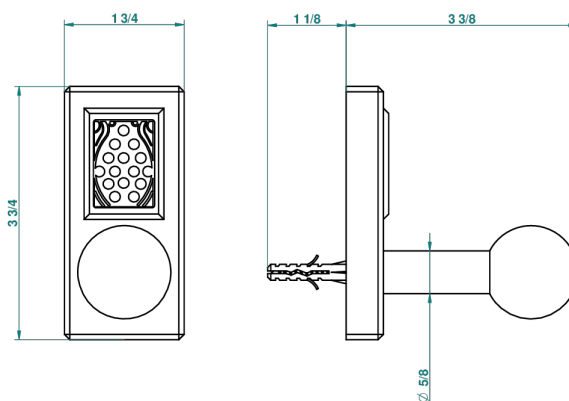

METROPOLIS BLACK CRYSTAL WITH LEVER

A2M-517

Single robe hook

38235

26/05/2010

CHARACTERISTIC

- Métropolis Black crystal with lever
- Single robe hook

AVAILABLE FINITIONS

Antique nickel - H28
Black ceram - D30
Blush PVD - H62
Brass color PVD - H49
Brown bronze color PVD - F33
Gold color PVD - H52

Graphite PVD - H64
Matt Umber PVD - H67
Matt blush PVD - H60
Matt brass color PVD - H50
Matt brown bronze color PVD - F34
Matt chrome - C02

Matt gold - F07
Matt gold color PVD - H53
Matt graphite PVD - H65
Matt nickel (color finish) - C01
Matt nickel color PVD - H56
Nickel color PVD - H55

Polished chrome (color finish) - A02
Polished chrome / Polished gold (color finish) - G02
Polished gold (color finish) - F01
Polished nickel - B01
Soft gold - F30
Soft matt gold - F31
Umber PVD - H66