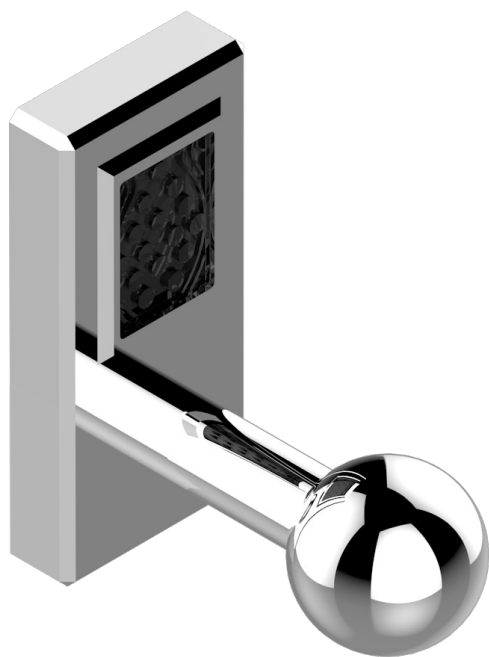

METROPOLIS BLACK CRYSTAL

A2L-517

Robe hook

38235

26/05/2010

CHARACTERISTIC

- Métropolis Black crystal
- Robe hook

AVAILABLE FINITIONS

Black ceram - D30
Blush PVD - H62
Brass color PVD - H49
Brown bronze color PVD - F33
Chrome polished - A02
Chrome polished / gold polished - G02

Gold color PVD - H52
Gold mat - F07
Gold polished - F01
Graphite PVD - H64
Matt Umber PVD - H67
Matt blush PVD - H60

Matt brass color PVD - H50
Matt brown bronze color PVD - F34
Matt chrome (American satin) - C02
Matt gold color PVD - H53
Matt graphite PVD - H65
Matt nickel (American satin) - C01

Matt nickel color PVD - H56
Nickel antique / Sovereign - H28
Nickel color PVD - H55
Nickel polished - B01
Soft gold - F30
Soft matt gold - F31

Umber PVD - H66