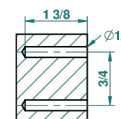

METROPOLIS BLACK CRYSTAL

A2L-517

Robe hook

38235

26/05/2010

CHARACTERISTIC

- Métropolis Black crystal
- Robe hook

AVAILABLE FINITIONS

Black ceram - D30
Blush PVD - H62
Brass color PVD - H49
Brown bronze color PVD - F33
Chrome polished - A02
Chrome polished / gold polished - G02

Gold color PVD - H52
Gold mat - F07
Gold polished - F01
Graphite PVD - H64
Matt Umber PVD - H67
Matt blush PVD - H60

Matt brass color PVD - H50
Matt brown bronze color PVD - F34
Matt chrome (American satin) - C02
Matt gold color PVD - H53
Matt graphite PVD - H65
Matt nickel (American satin) - C01

Matt nickel color PVD - H56
Nickel antique / Sovereign - H28
Nickel color PVD - H55
Nickel polished - B01
Soft gold - F30
Soft matt gold - F31

Umber PVD - H66