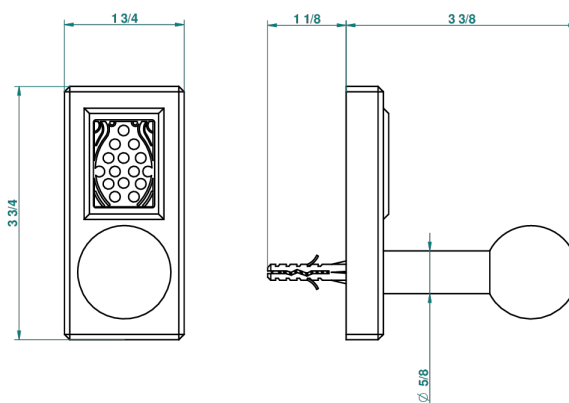

METROPOLIS BLACK CRYSTAL

A2L-517

Robe hook

38235

26/05/2010

CHARACTERISTIC

- Métropolis Black crystal
- Robe hook

AVAILABLE FINITIONS

Black ceram - D30
Blush PVD - H62
Brass color PVD - H49
Brown bronze color PVD - F33
Chrome polished - A02
Chrome polished / gold polished - G02

Gold color PVD - H52
Gold mat - F07
Gold polished - F01
Graphite PVD - H64
Matt Umber PVD - H67
Matt blush PVD - H60

Matt brass color PVD - H50
Matt brown bronze color PVD - F34
Matt chrome (American satin) - C02
Matt gold color PVD - H53
Matt graphite PVD - H65
Matt nickel (American satin) - C01

Matt nickel color PVD - H56
Nickel antique / Sovereign - H28
Nickel color PVD - H55
Nickel polished - B01
Soft gold - F30
Soft matt gold - F31

Umber PVD - H66