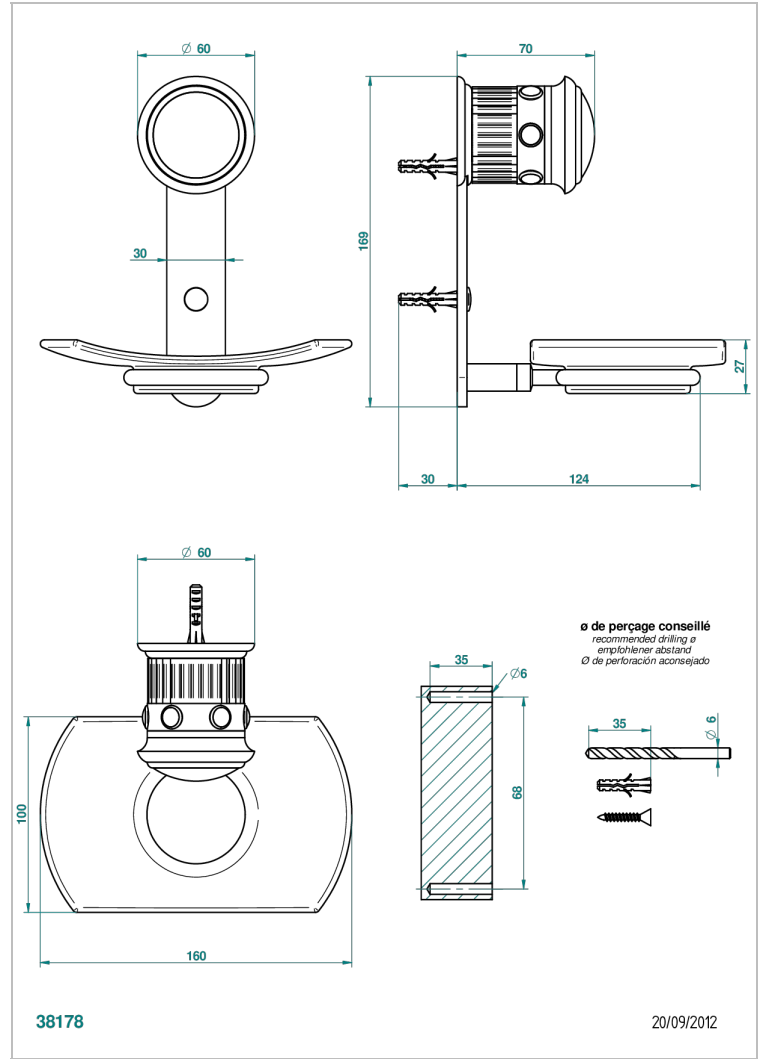

# TROCADERO LAPIS LAZULI

U7B-500

Glass soap dish, wall mounted

THG<sup>®</sup>  
PARIS

## CHARACTERISTIC

- Trocadéro Lapis Lazuli
- Glass soap dish, wall mounted