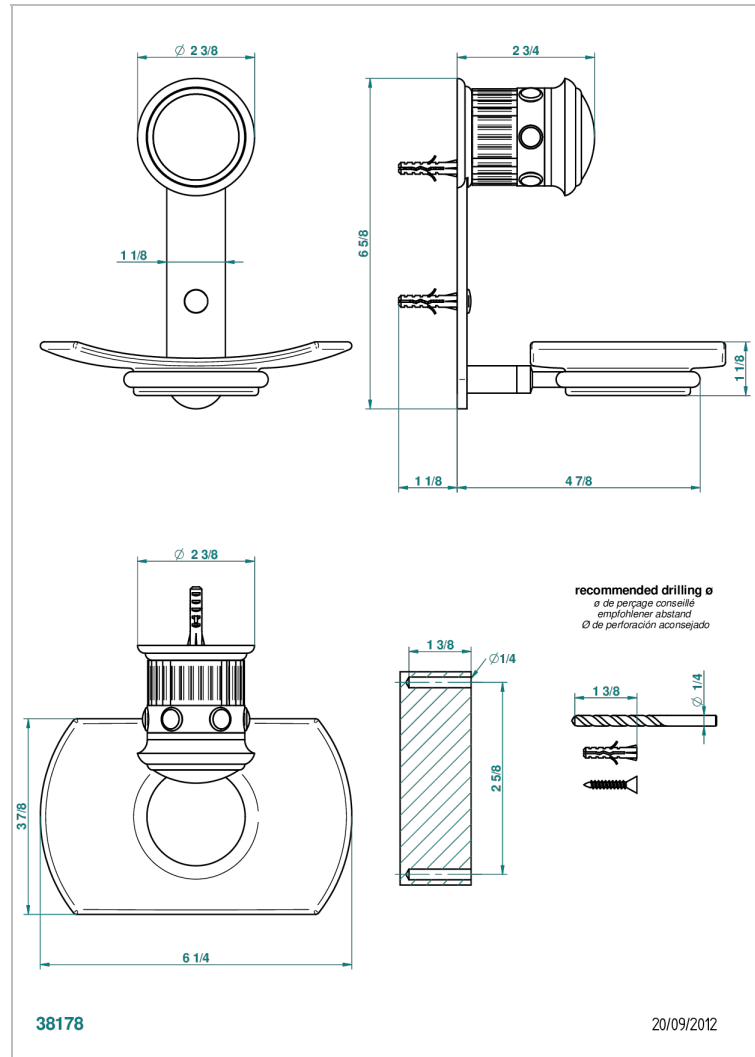

# TROCADERO LAPIS LAZULI

U7B-500

Glass soap dish, wall mounted

## CHARACTERISTIC

- Trocadéro Lapis Lazuli
- Glass soap dish, wall mounted