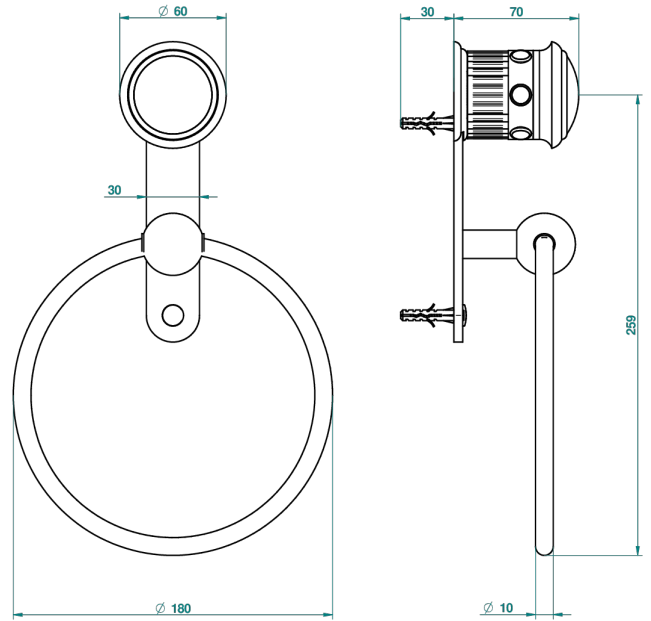

TROCADERO LAPIS LAZULI

U7B-504N

Towel ring

THG®
PARIS

38177

24/09/2010

CHARACTERISTIC

- Trocadéro Lapis Lazuli
- Towel ring

AVAILABLE FINITIONS

Black ceram - D30
Blush PVD - H62
Brass color PVD - H49
Brown bronze color PVD - F33
Chrome polished - A02
Chrome polished / gold polished - G02

Gold color PVD - H52
Gold mat - F07
Gold polished - F01
Graphite PVD - H64
Matt Umber PVD - H67
Matt blush PVD - H60

Matt brass color PVD - H50
Matt brown bronze color PVD - F34
Matt chrome (American satin) - C02
Matt gold color PVD - H53
Matt graphite PVD - H65
Matt nickel (American satin) - C01

Matt nickel color PVD - H56
Nickel antique / Sovereign - H28
Nickel color PVD - H55
Nickel polished - B01
Soft gold - F30
Soft matt gold - F31

Umber PVD - H66