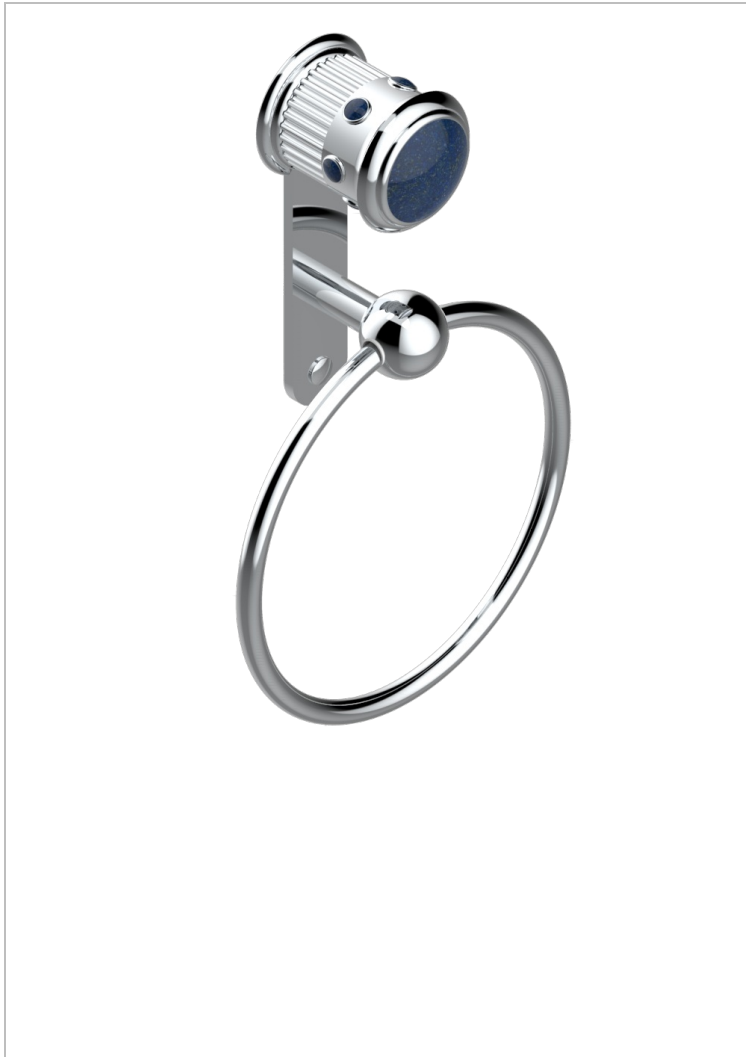

TROCADERO LAPIS LAZULI

U7B-504N

Towel ring

CHARACTERISTIC

- Trocadéro Lapis Lazuli
- Towel ring

AVAILABLE FINITIONS

Black ceram - D30
 Blush PVD - H62
 Brass color PVD - H49
 Brown bronze color PVD - F33
 Chrome polished - A02
 Chrome polished / gold polished - G02

Gold color PVD - H52
 Gold mat - F07
 Gold polished - F01
 Graphite PVD - H64
 Matt Umber PVD - H67
 Matt blush PVD - H60

Matt brass color PVD - H50
 Matt brown bronze color PVD - F34
 Matt chrome (American satin) - C02
 Matt gold color PVD - H53
 Matt graphite PVD - H65
 Matt nickel (American satin) - C01

Matt nickel color PVD - H56
 Nickel antique / Sovereign - H28
 Nickel color PVD - H55
 Nickel polished - B01
 Soft gold - F30
 Soft matt gold - F31

Umber PVD - H66