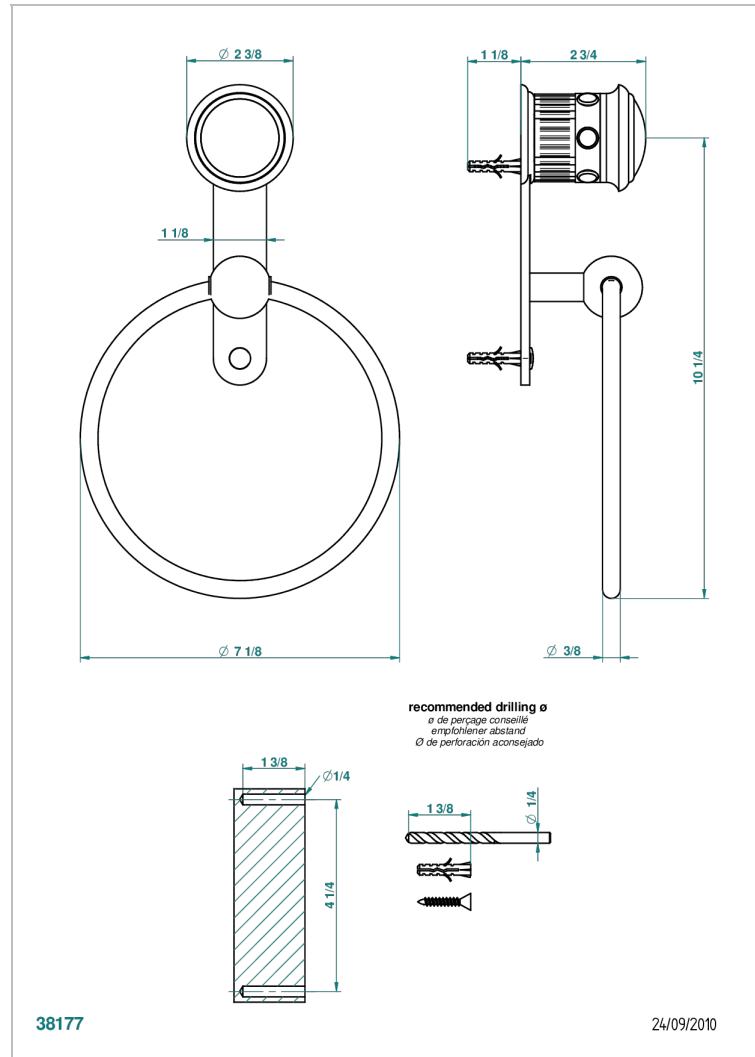

TROCADERO LAPIS LAZULI

U7B-504N

Towel ring

CHARACTERISTIC

- Trocadéro Lapis Lazuli
- Towel ring

AVAILABLE FINITIONS

Black ceram - D30
 Blush PVD - H62
 Brass color PVD - H49
 Brown bronze color PVD - F33
 Chrome polished - A02
 Chrome polished / gold polished - G02

Matt nickel color PVD - H56
 Nickel antique / Sovereign - H28
 Nickel color PVD - H55
 Nickel polished - B01
 Soft gold - F30
 Soft matt gold - F31

Umber PVD - H66