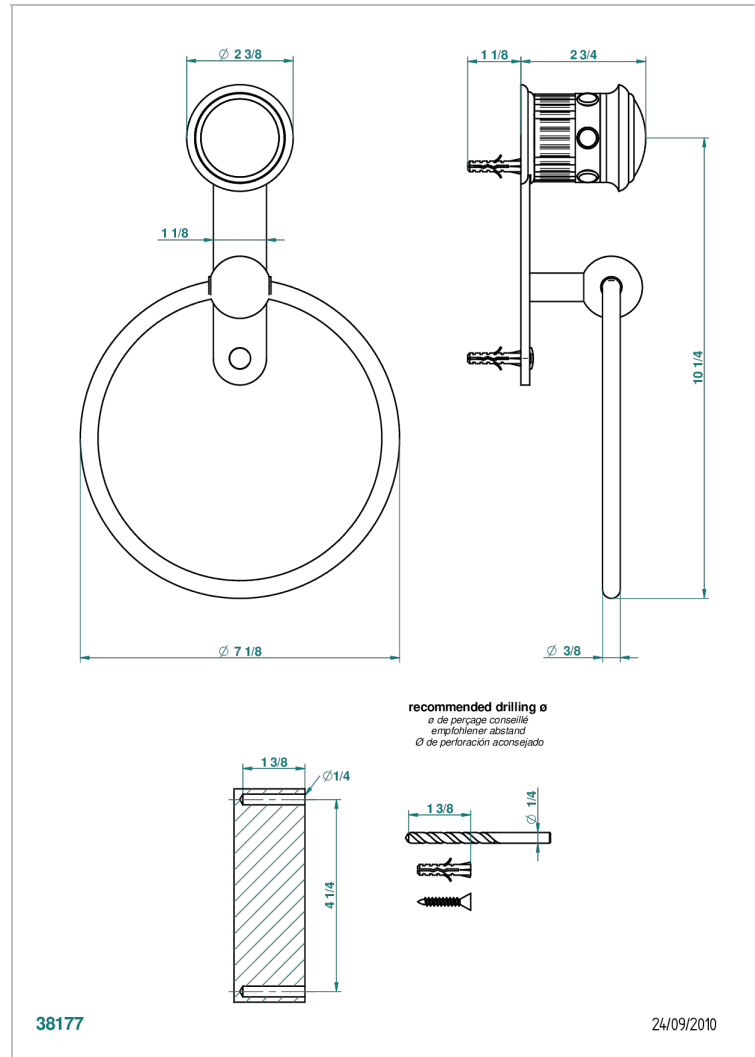

# TROCADERO LAPIS LAZULI

U7B-504N

Single towel ring

## CHARACTERISTIC

- Trocadéro Lapis Lazuli
- Single towel ring

## AVAILABLE FINITIONS

Antique nickel - H28  
Black ceram - D30  
Blush PVD - H62  
Brass color PVD - H49  
Brown bronze color PVD - F33  
Gold color PVD - H52

Graphite PVD - H64  
Matt Umber PVD - H67  
Matt blush PVD - H60  
Matt brass color PVD - H50  
Matt brown bronze color PVD - F34  
Matt chrome - C02