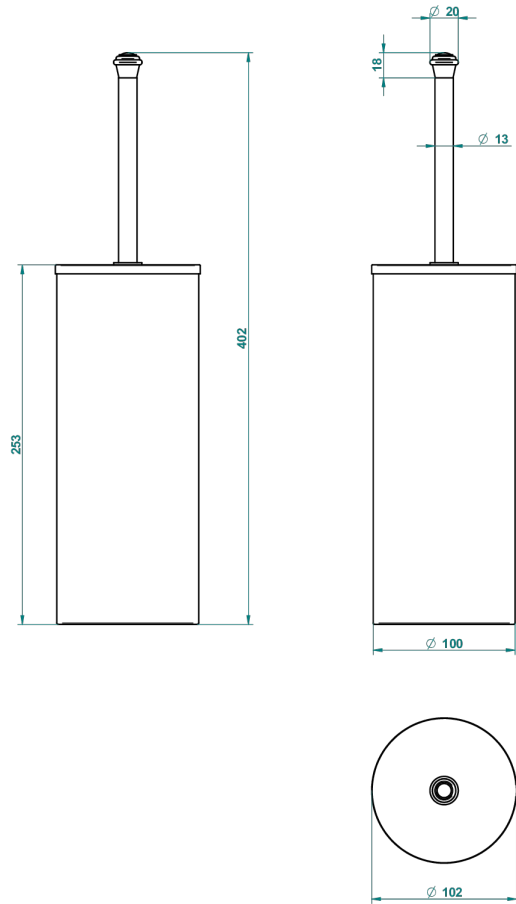

CHEVERNY BLACK ONYX

U1V-4700C

Metal toilet brush holder with brush with cover floor mounted

THG[®]
PARIS

38132

01/12/2015

CHARACTERISTIC

- Cheverny black Onyx
- Metal toilet brush holder with brush with cover floor mounted