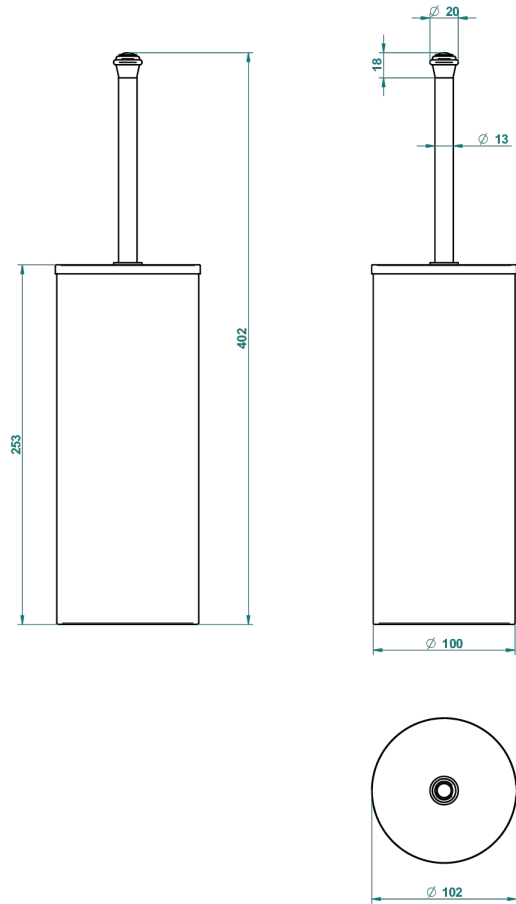

CHEVERNY BLACK ONYX

U1V-4700C

Wc brush with cover and metal holder

38132

01/12/2015

CHARACTERISTIC

- Cheverny black Onyx
- Wc brush with cover and metal holder

AVAILABLE FINITIONS