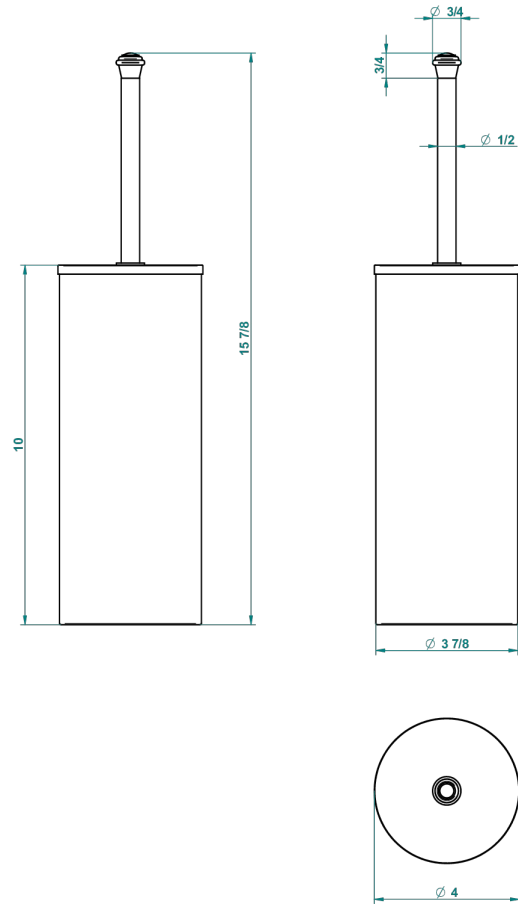

CHEVERNY BLACK ONYX

U1V-4700C

Wc brush with cover and metal holder

38132

01/12/2015

CHARACTERISTIC

- Cheverny black Onyx
- Wc brush with cover and metal holder

AVAILABLE FINITIONS